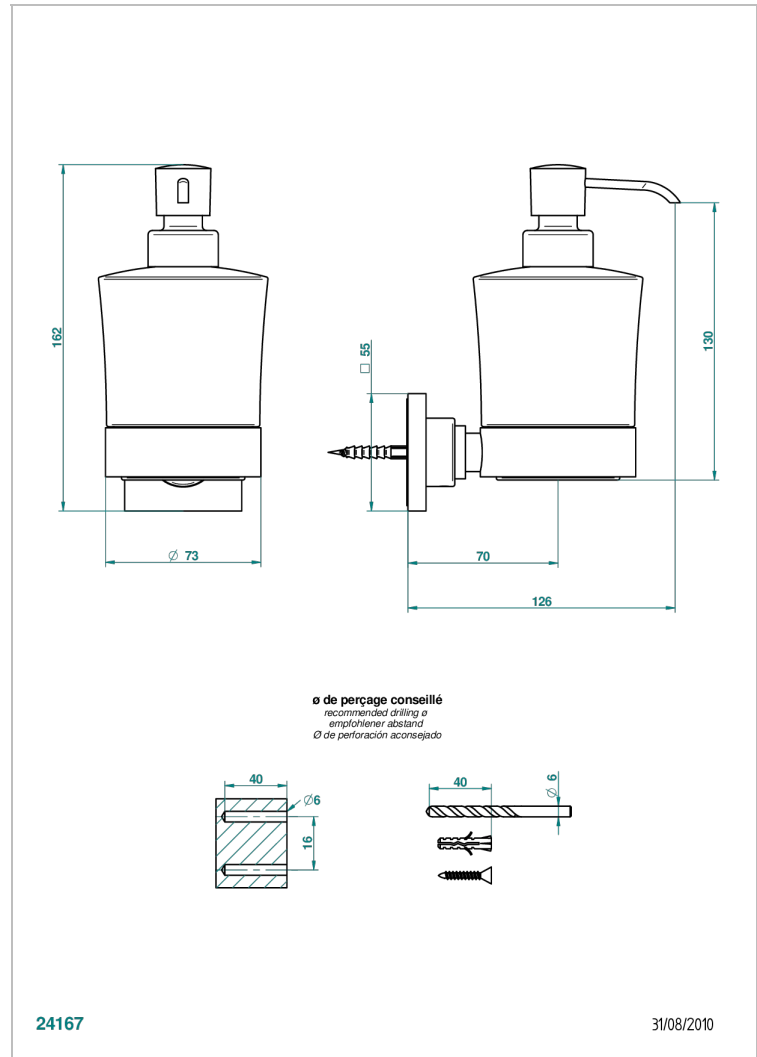

# BELUGA WITH LEVER

G1U-613

Wall mounted liquid soap dispenser

THG<sup>®</sup>  
PARIS

## CHARACTERISTIC

- Beluga with lever
- Wall mounted liquid soap dispenser