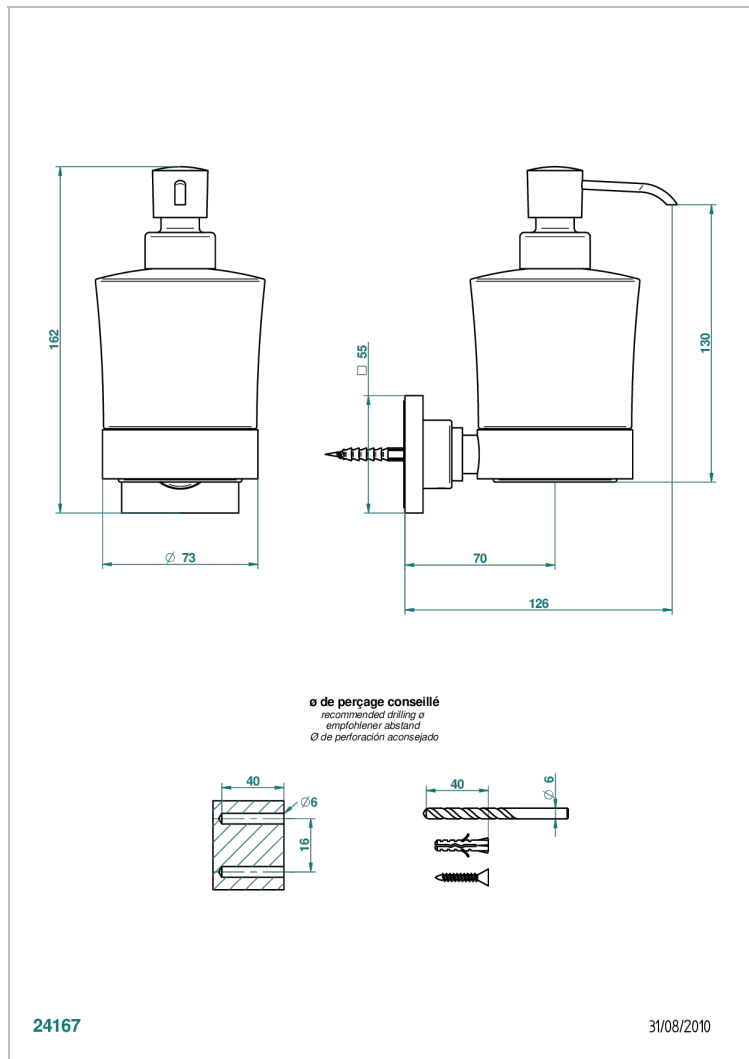

BELUGA WITH LEVER

G1U-613

壁挂式皂液器

THG
PARIS

特色

- Beluga with lever
- 壁挂式皂液器

可选饰面

Black ceram - D30
Blush PVD - H62
Graphite PVD - H64
Matt Umber PVD - H67
Matt blush PVD - H60
Matt graphite PVD - H65