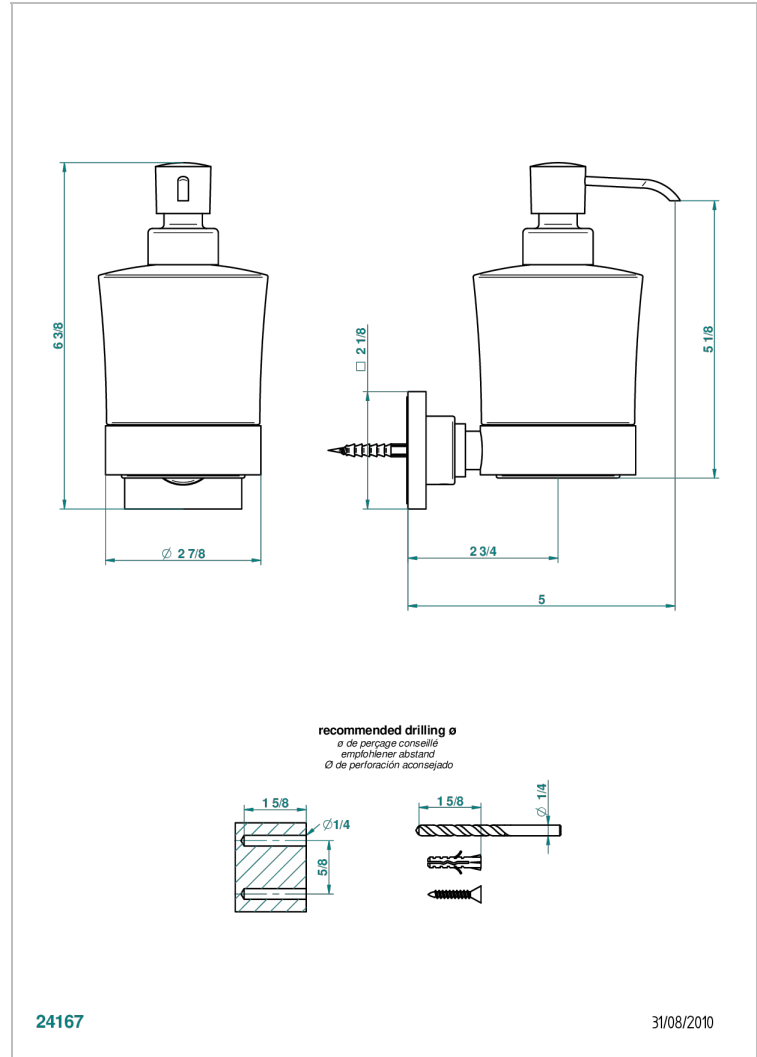

# BELUGA WITH LEVER

G1U-613

Wall mounted liquid soap dispenser

## CHARACTERISTIC

- Beluga with lever
- Wall mounted liquid soap dispenser