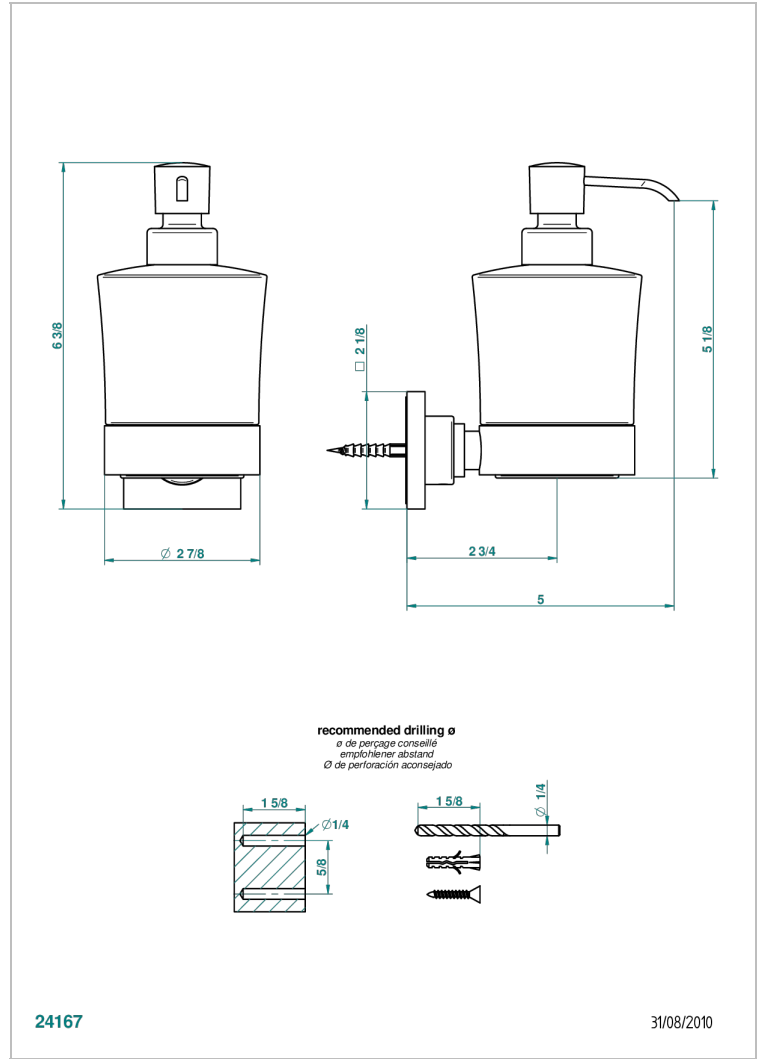

BELUGA WITH LEVER

G1U-613

壁挂式皂液器

THG
PARIS

特色

- Beluga with lever
- 壁挂式皂液器

可选饰面

Black ceram - D30
 Blush PVD - H62
 Graphite PVD - H64
 Matt Umber PVD - H67
 Matt blush PVD - H60
 Matt graphite PVD - H65