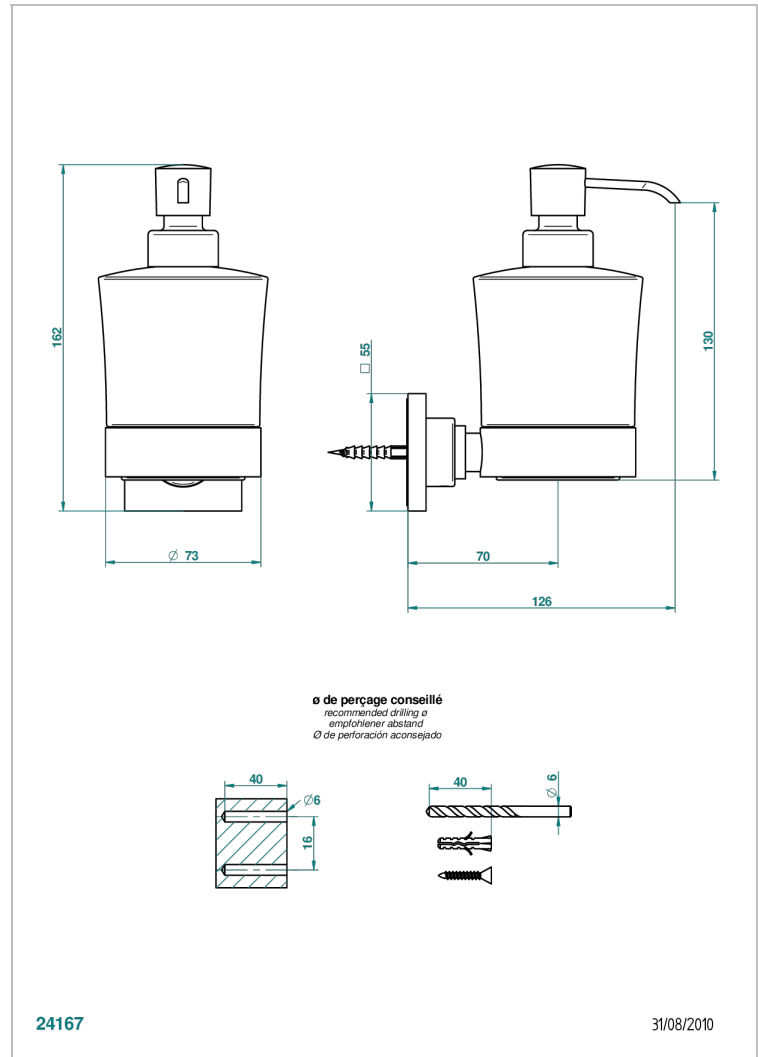

MASQUE DE FEMME SMOOTH METAL

A2U-613

wall liquid soap dispenser

THG[®]
PARIS

24167

31/08/2010

CHARACTERISTIC

- Masque de Femme Smooth metal
- wall liquid soap dispenser