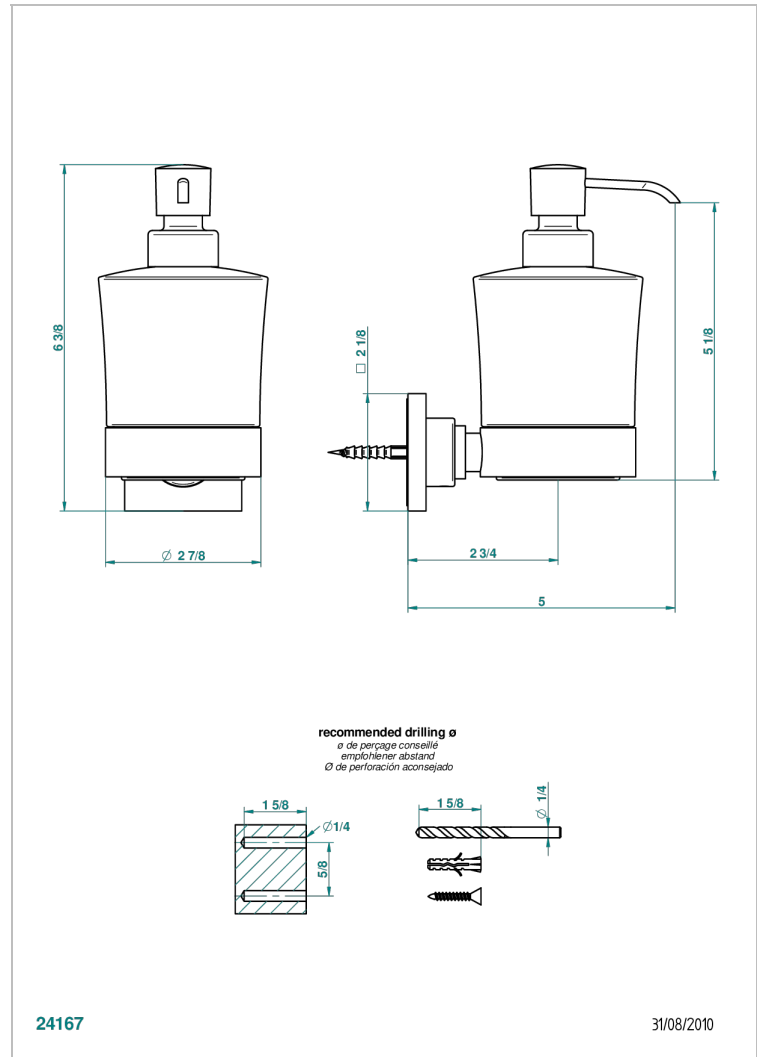

# MASQUE DE FEMME SMOOTH METAL

A2U-613

wall liquid soap dispenser

THG<sup>®</sup>  
PARIS

## CHARACTERISTIC

- Masque de Femme Smooth metal
- wall liquid soap dispenser