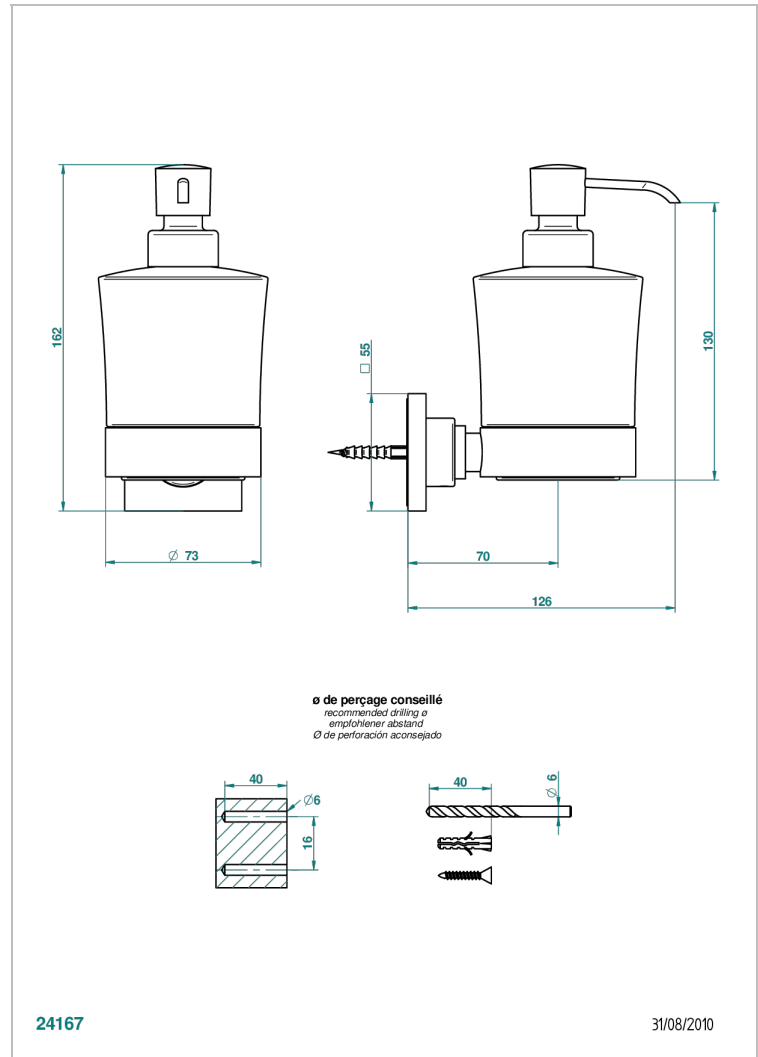

# MASQUE DE FEMME SMOOTH METAL

A2U-613

Wall mounted liquid soap dispenser

THG<sup>®</sup>  
PARIS

24167

31/08/2010

## CHARACTERISTIC

- Masque de Femme Smooth metal
- Wall mounted liquid soap dispenser