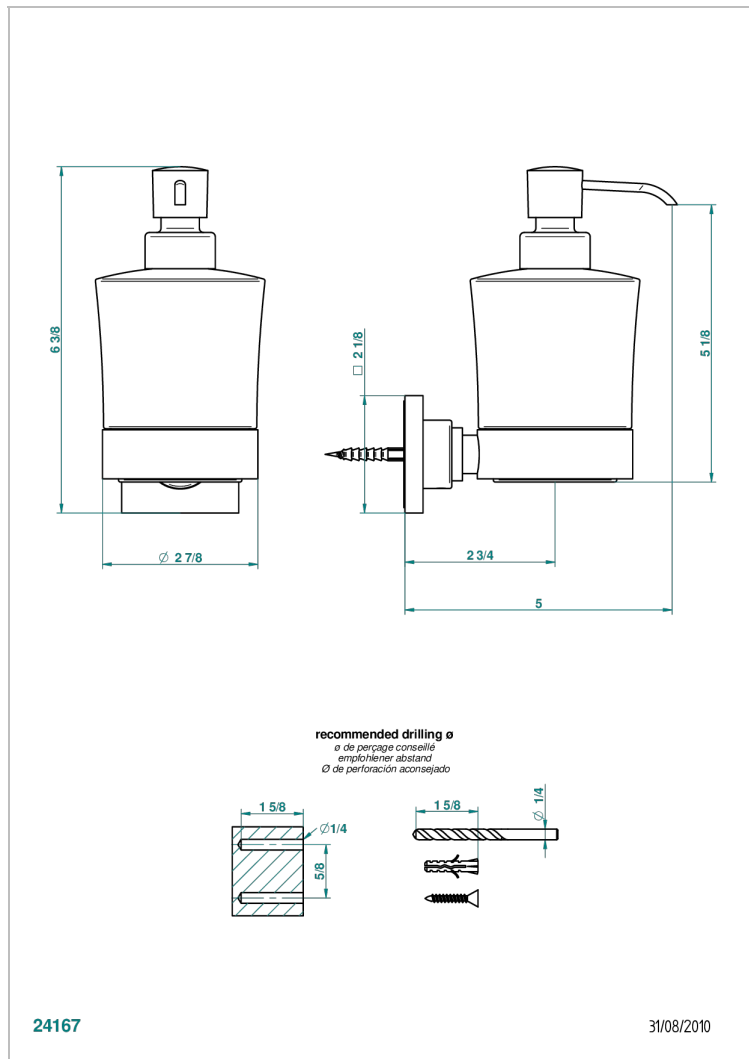

MASQUE DE FEMME SMOOTH METAL

A2U-613

Wall mounted liquid soap dispenser

24167

31/08/2010

CHARACTERISTIC

- Masque de Femme Smooth metal
- Wall mounted liquid soap dispenser

AVAILABLE FINITIONS