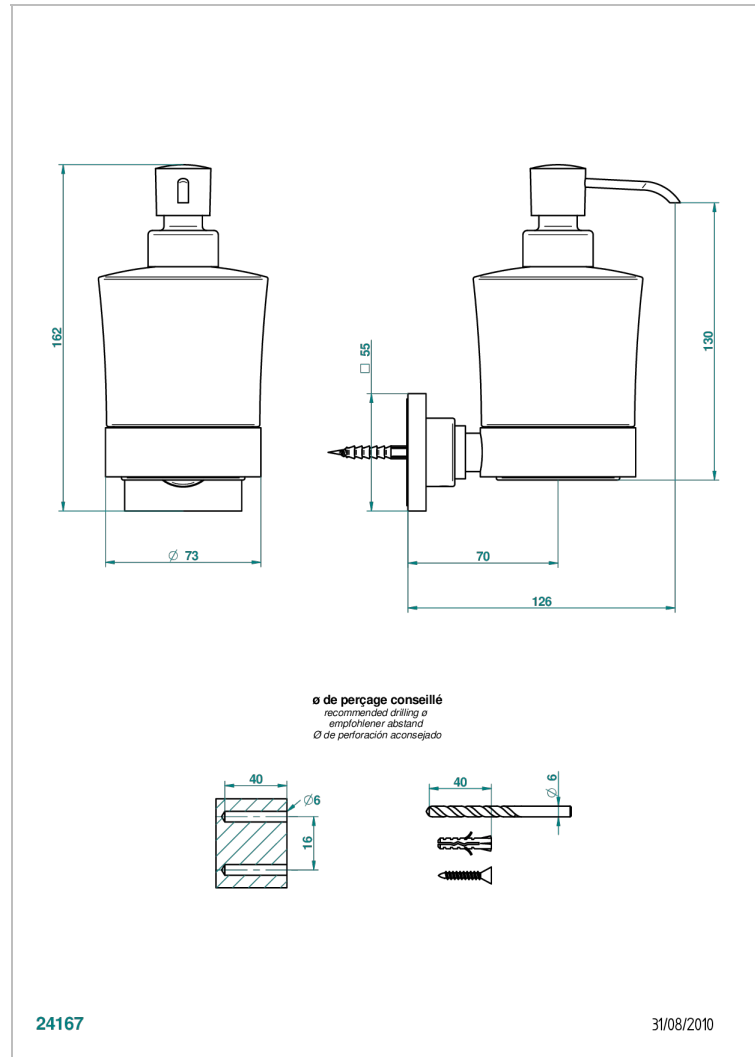

# MASQUE DE FEMME ENGRAVED METAL

A2T-613

wall liquid soap dispenser

THG<sup>®</sup>  
PARIS

## CHARACTERISTIC

- Masque de Femme Engraved Metal
- wall liquid soap dispenser