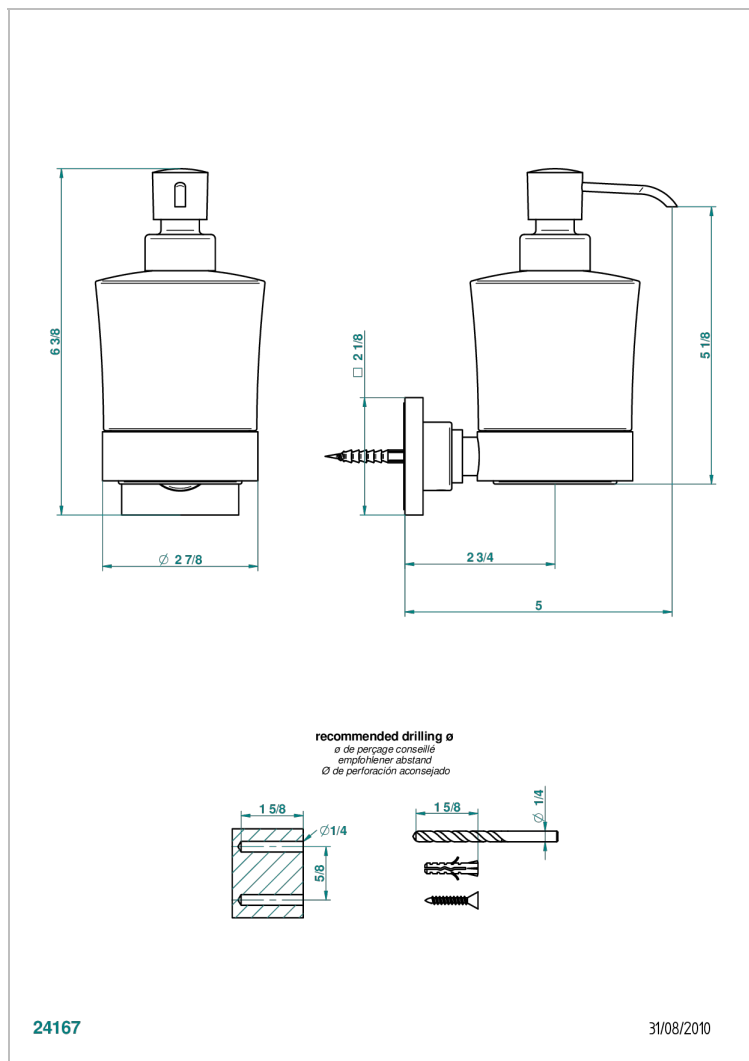

MASQUE DE FEMME ENGRAVED METAL

A2T-613

wall liquid soap dispenser

CHARACTERISTIC

- Masque de Femme Engraved Metal
- wall liquid soap dispenser

AVAILABLE FINITIONS

Black ceram - D30
Blush PVD - H62
Brass color PVD - H49
Brown bronze color PVD - F33
Chrome polished - A02
Chrome polished / gold polished - G02