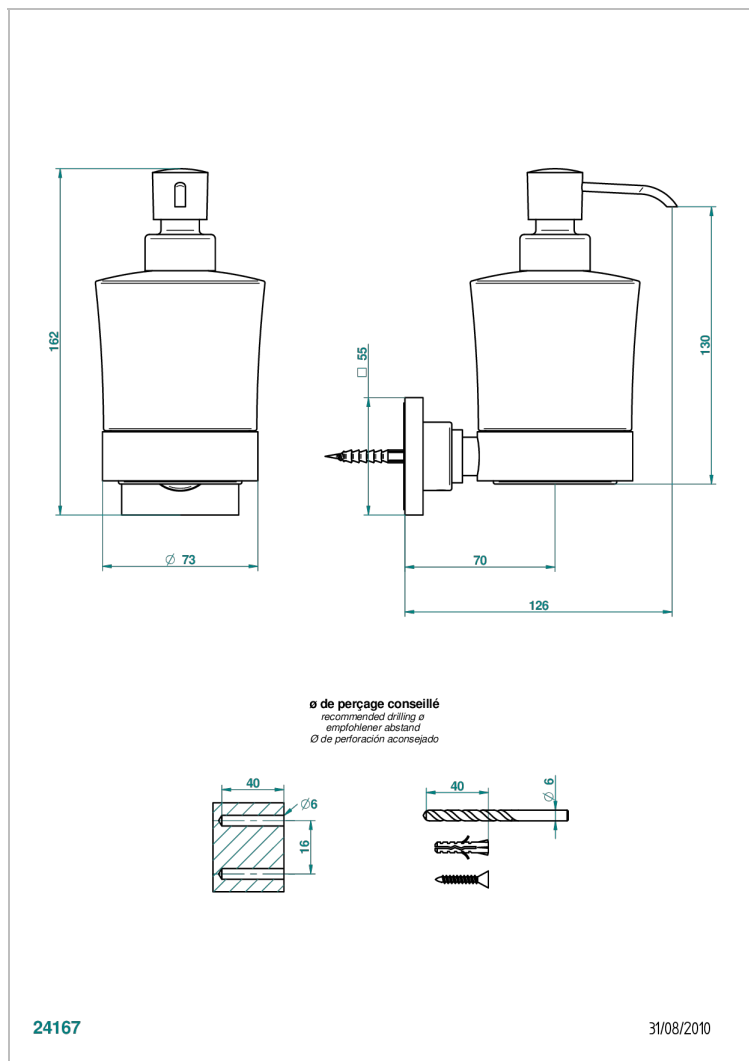

# MASQUE DE FEMME ENGRAVED METAL

A2T-613

Wall mounted liquid soap dispenser

## CHARACTERISTIC

- Masque de Femme Engraved Metal
- Wall mounted liquid soap dispenser