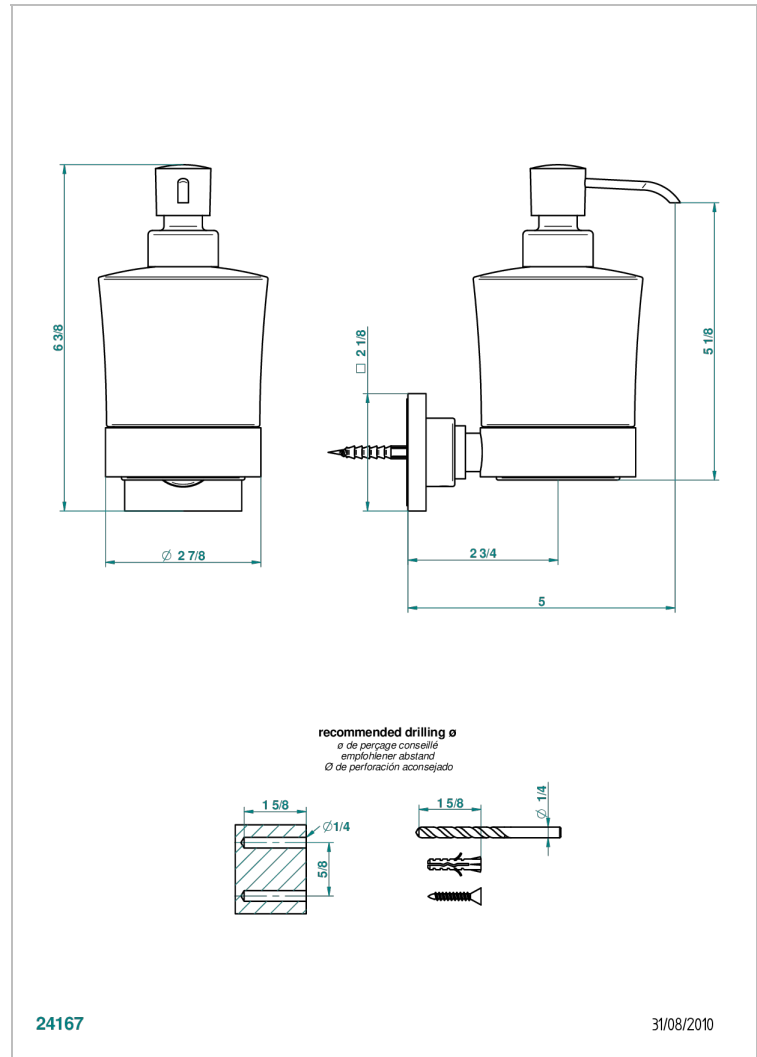

# MASQUE DE FEMME ENGRAVED METAL

A2T-613

Wall mounted liquid soap dispenser

THG<sup>®</sup>  
PARIS

24167

31/08/2010

## CHARACTERISTIC

- Masque de Femme Engraved Metal
- Wall mounted liquid soap dispenser