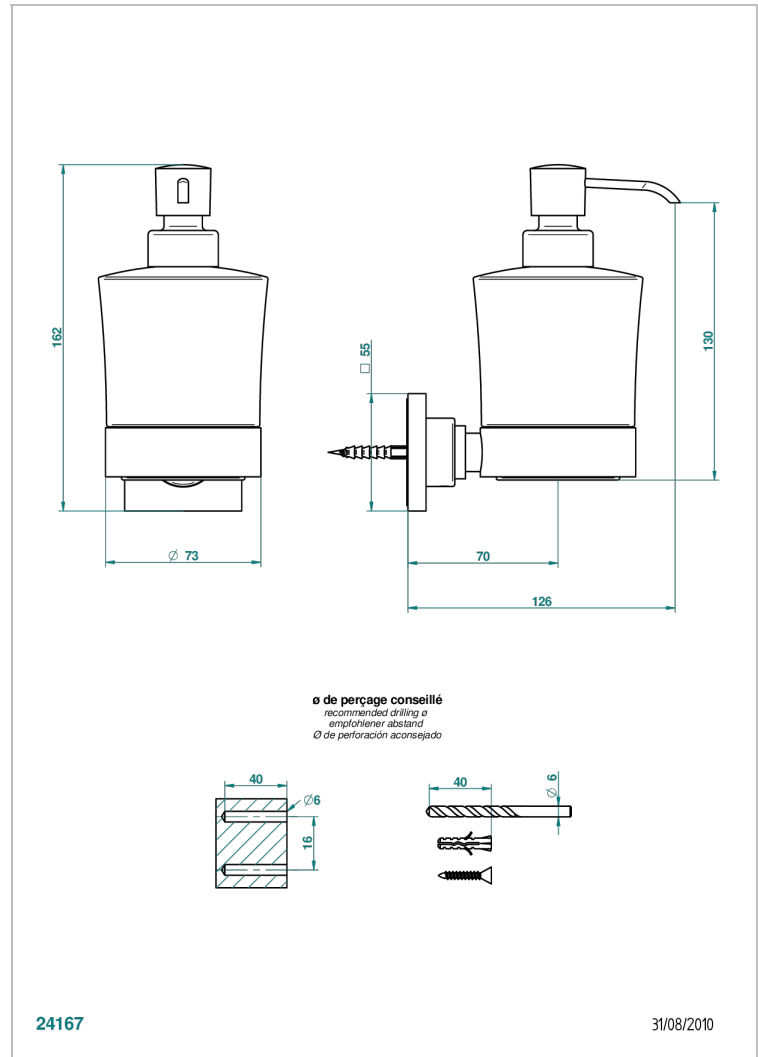

MASQUE DE FEMME SOLAIRE

A2S-613

wall liquid soap dispenser

THG[®]
PARIS

CHARACTERISTIC

- Masque de Femme Solaire
- wall liquid soap dispenser

AVAILABLE FINITIONS

Black ceram - D30
Chrome polished - A02
Chrome polished / gold polished - G02
Gold mat - F07
Gold polished - F01
Matt chrome (American satin) - C02