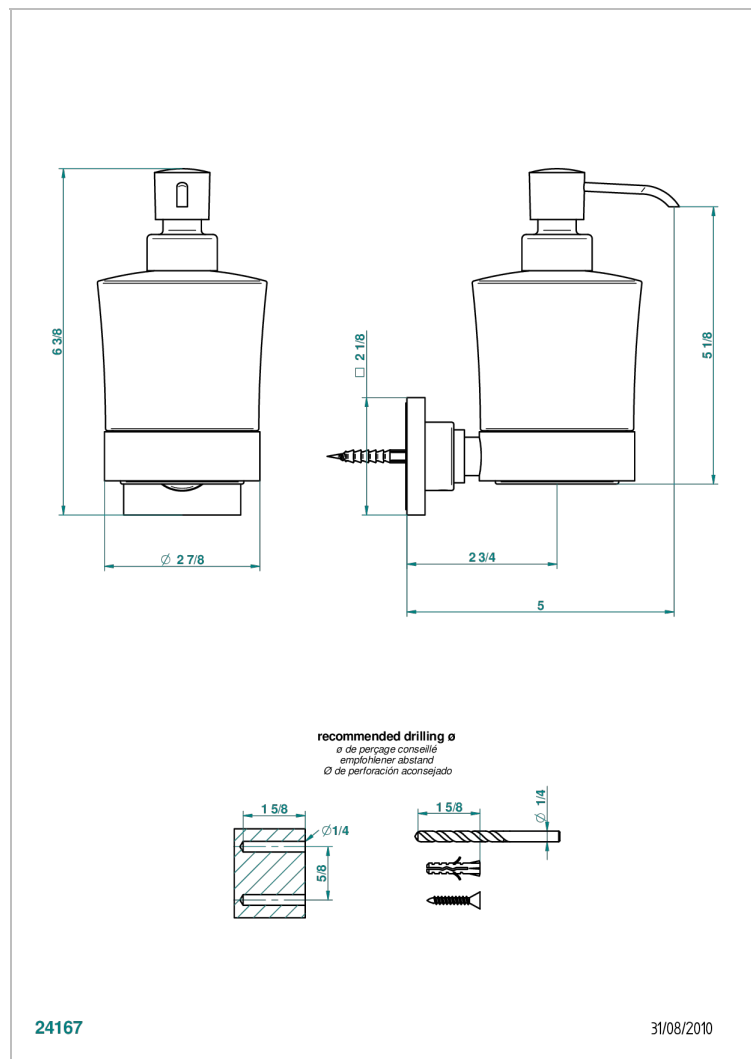

MASQUE DE FEMME SOLAIRE

A2S-613

wall liquid soap dispenser

THG[®]
PARIS

CHARACTERISTIC

- Masque de Femme Solaire
- wall liquid soap dispenser

AVAILABLE FINITIONS

Black ceram - D30
Chrome polished - A02
Chrome polished / gold polished - G02
Gold mat - F07
Gold polished - F01
Matt chrome (American satin) - C02