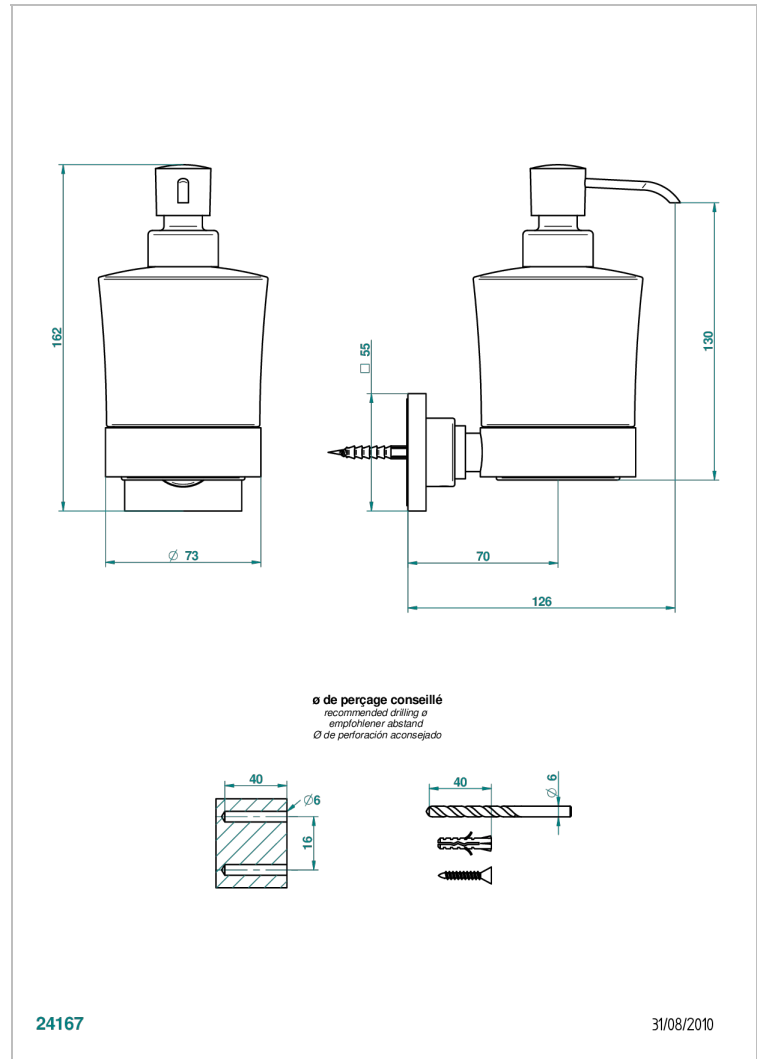

# MASQUE DE FEMME LUNAIRE

A2R-613

wall liquid soap dispenser

THG<sup>®</sup>  
PARIS

## CHARACTERISTIC

- Masque de Femme Lunaire
- wall liquid soap dispenser