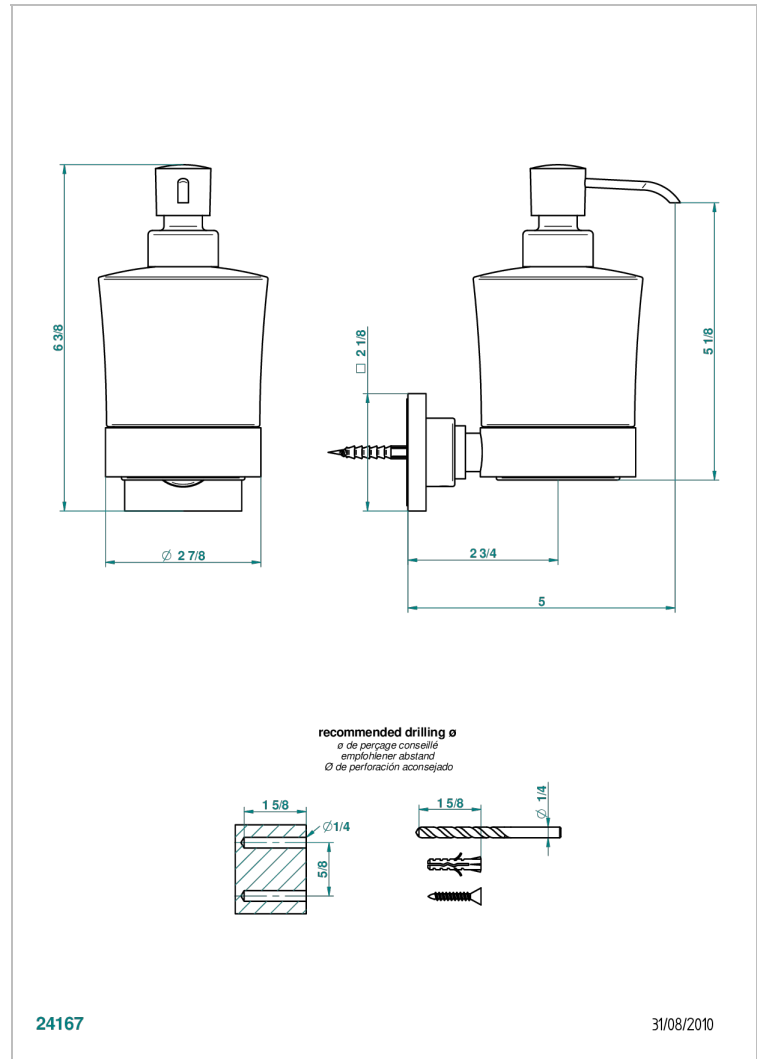

# MASQUE DE FEMME LUNAIRE

A2R-613

wall liquid soap dispenser

THG<sup>®</sup>  
PARIS

## CHARACTERISTIC

- Masque de Femme Lunaire
- wall liquid soap dispenser