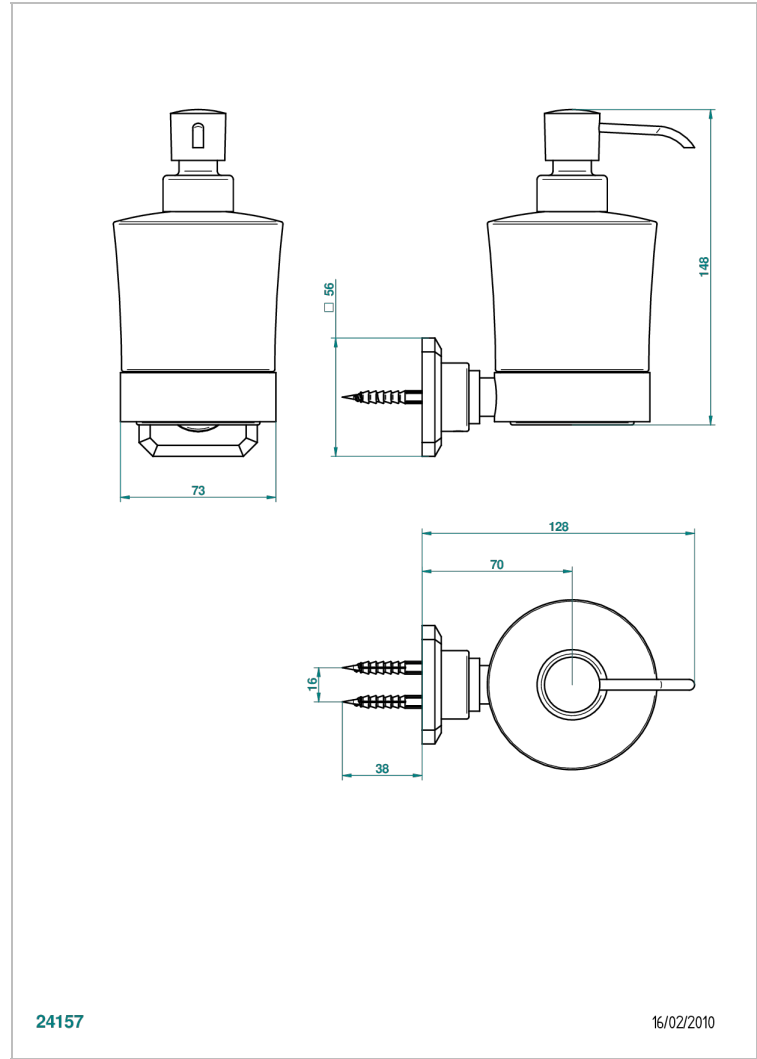

METROPOLIS BLACK CRYSTAL WITH LEVER HANDLES

A2M-613

wall liquid soap dispenser

CHARACTERISTIC

- Métropolis Black crystal with lever handles
- wall liquid soap dispenser

AVAILABLE FINITIONS

Black ceram - D30
Blush PVD - H62
Brass color PVD - H49
Brown bronze color PVD - F33
Chrome polished - A02
Chrome polished / gold polished - G02