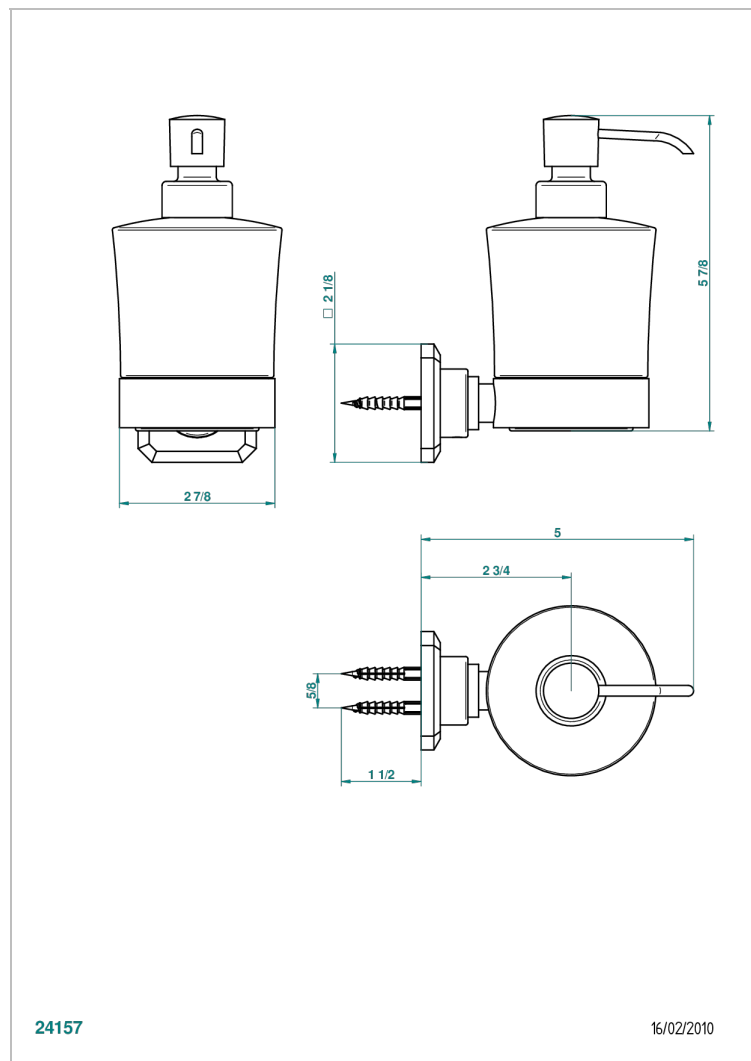

METROPOLIS BLACK CRYSTAL WITH LEVER HANDLES

A2M-613

wall liquid soap dispenser

24157

16/02/2010

CHARACTERISTIC

- Métropolis Black crystal with lever handles
- wall liquid soap dispenser

AVAILABLE FINITIONS