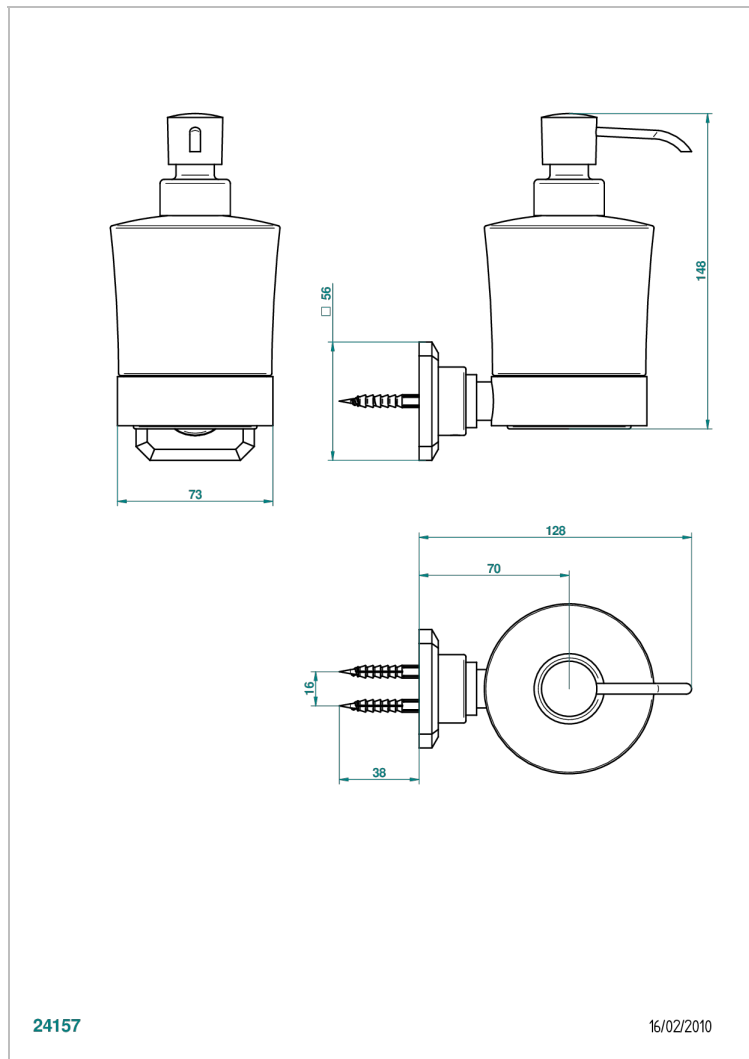

# METROPOLIS BLACK CRYSTAL

A2L-613

wall liquid soap dispenser

THG<sup>®</sup>  
PARIS

## CHARACTERISTIC

- Métropolis Black crystal
- wall liquid soap dispenser