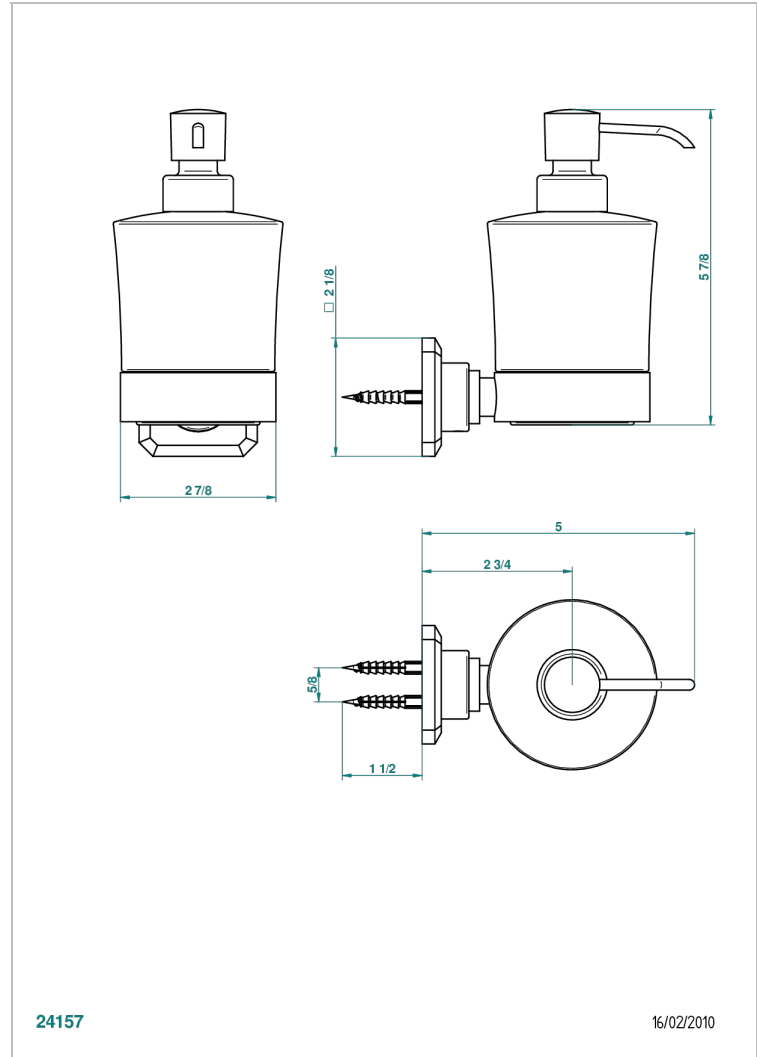

# METROPOLIS BLACK CRYSTAL

A2L-613

wall liquid soap dispenser

THG<sup>®</sup>  
PARIS

24157

16/02/2010

## CHARACTERISTIC

- Métropolis Black crystal
- wall liquid soap dispenser