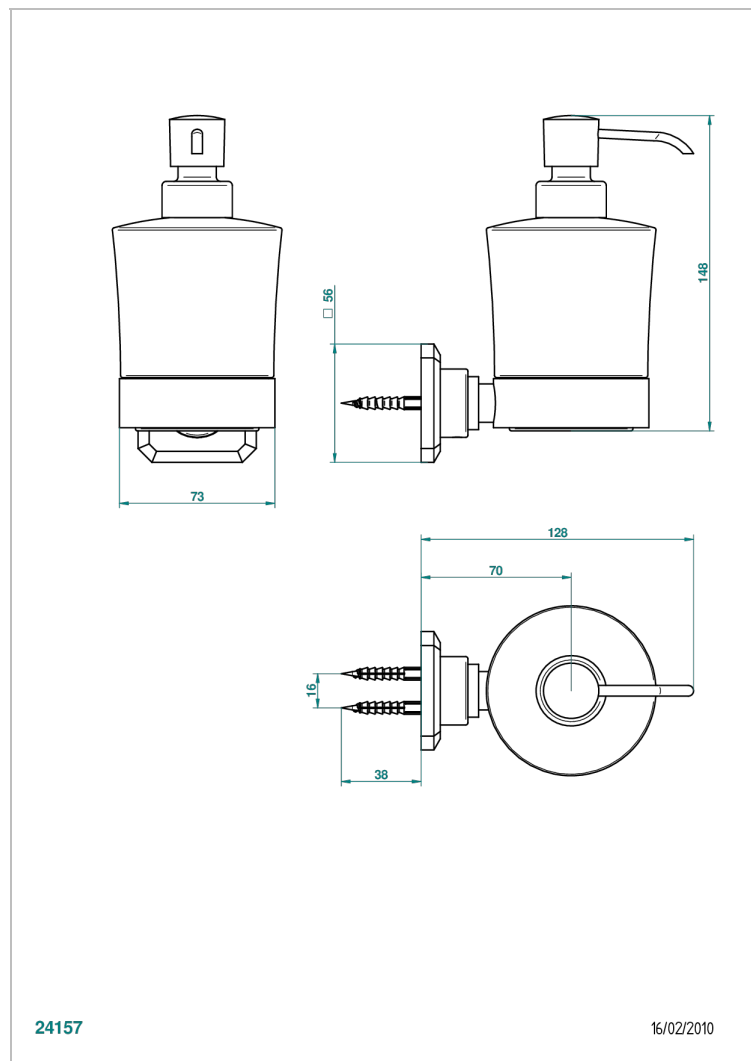

METROPOLIS CLEAR CRYSTAL WITH LEVER HANDLES

A2B-613

wall liquid soap dispenser

CHARACTERISTIC

- Métropolis Clear crystal with lever handles
- wall liquid soap dispenser

AVAILABLE FINITIONS

Black ceram - D30
Blush PVD - H62
Brass color PVD - H49
Brown bronze color PVD - F33
Chrome polished - A02
Chrome polished / gold polished - G02