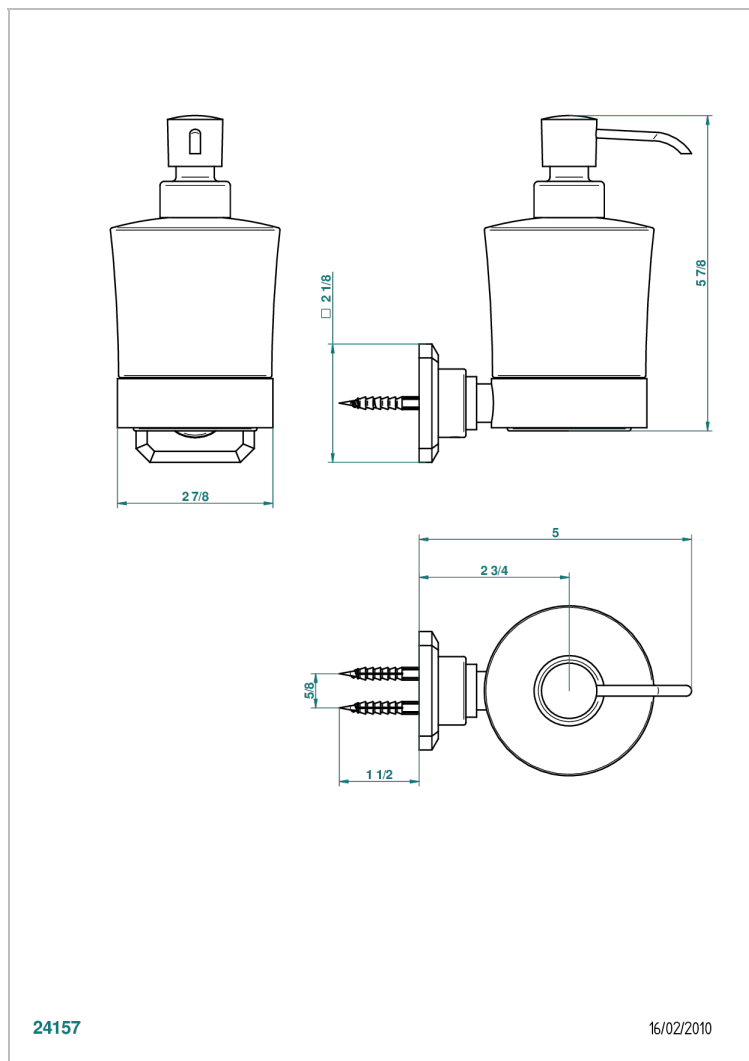

METROPOLIS CLEAR CRYSTAL WITH LEVER HANDLES

A2B-613

wall liquid soap dispenser

24157

16/02/2010

CHARACTERISTIC

- Métropolis Clear crystal with lever handles
- wall liquid soap dispenser

AVAILABLE FINITIONS