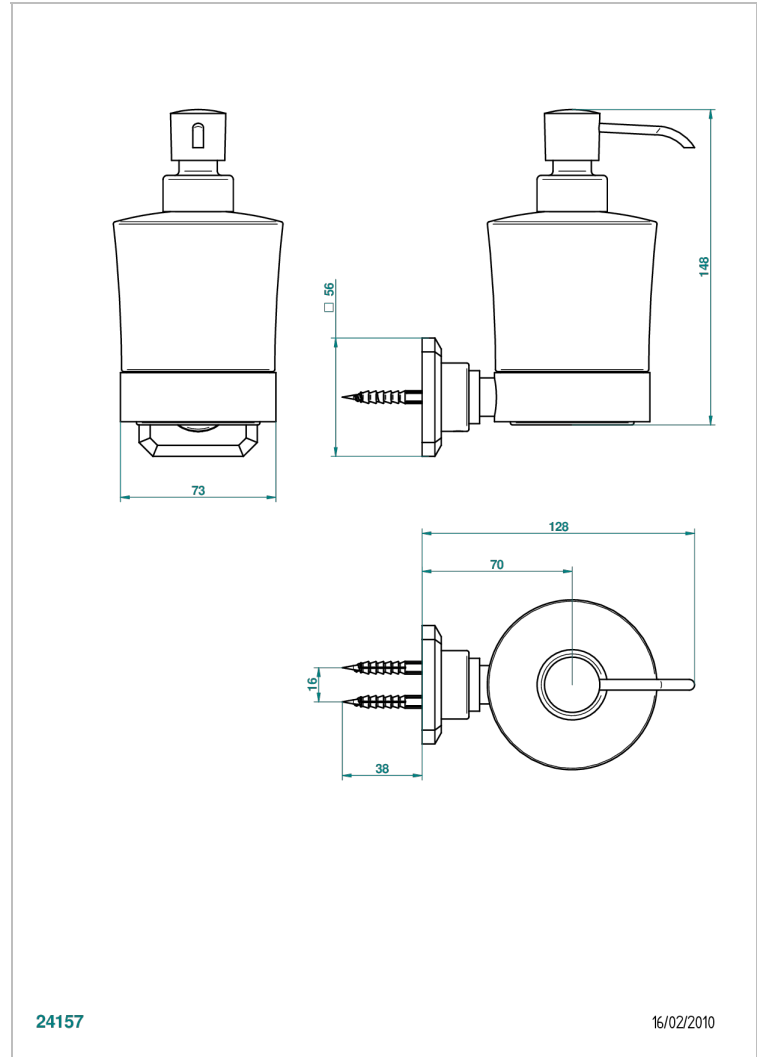

METROPOLIS CLEAR CRYSTAL

A2A-613

wall liquid soap dispenser

THG[®]
PARIS

24157

16/02/2010

CHARACTERISTIC

- Métropolis Clear crystal
- wall liquid soap dispenser