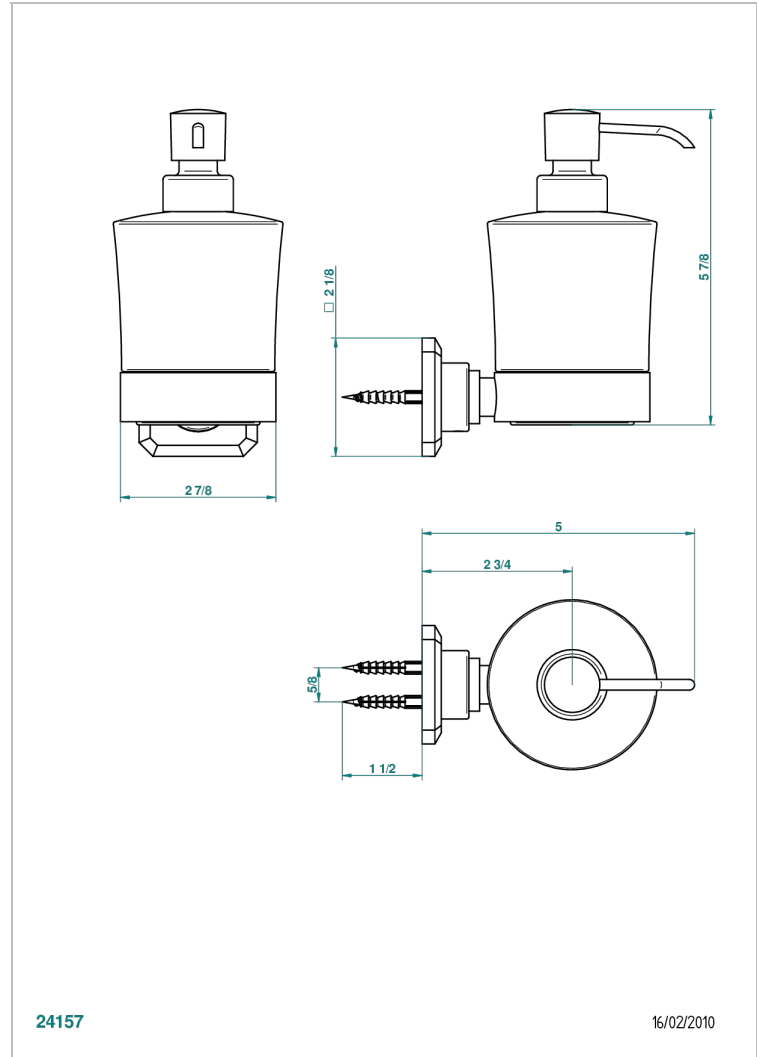

METROPOLIS CLEAR CRYSTAL

A2A-613

wall liquid soap dispenser

THG[®]
PARIS

24157

16/02/2010

CHARACTERISTIC

- Métropolis Clear crystal
- wall liquid soap dispenser