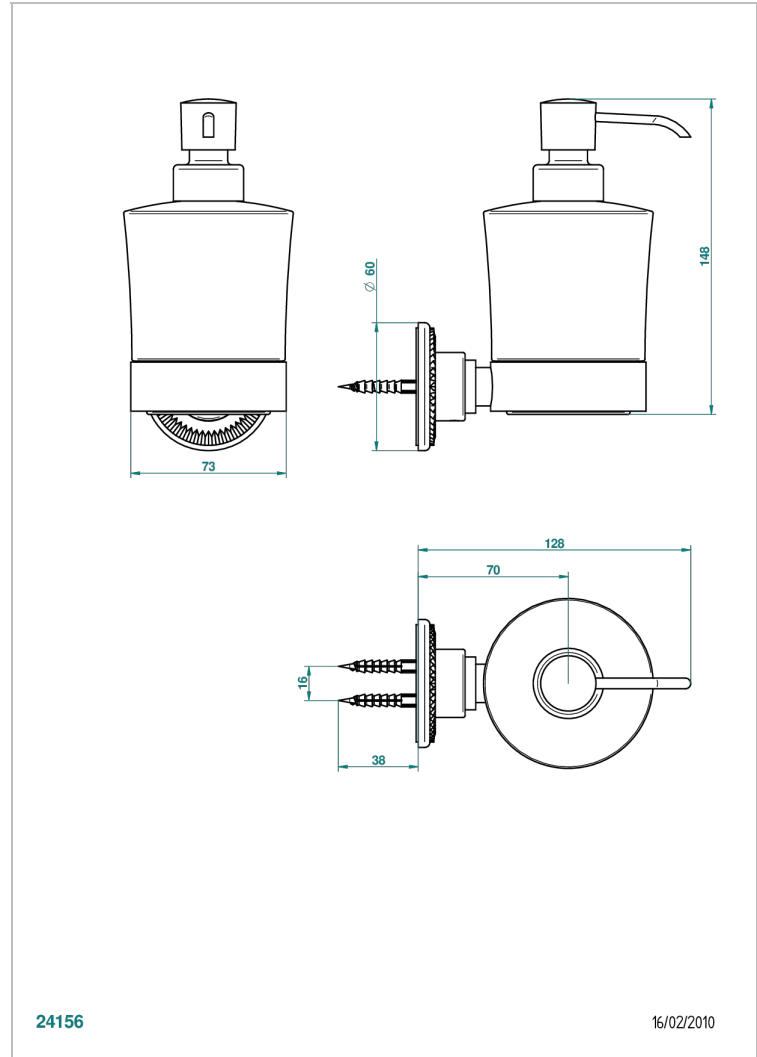

DIPLOMATE ROYALE

U4D-613

wall liquid soap dispenser

THG[®]
PARIS

24156

16/02/2010

CHARACTERISTIC

- Diplome Royale
- wall liquid soap dispenser