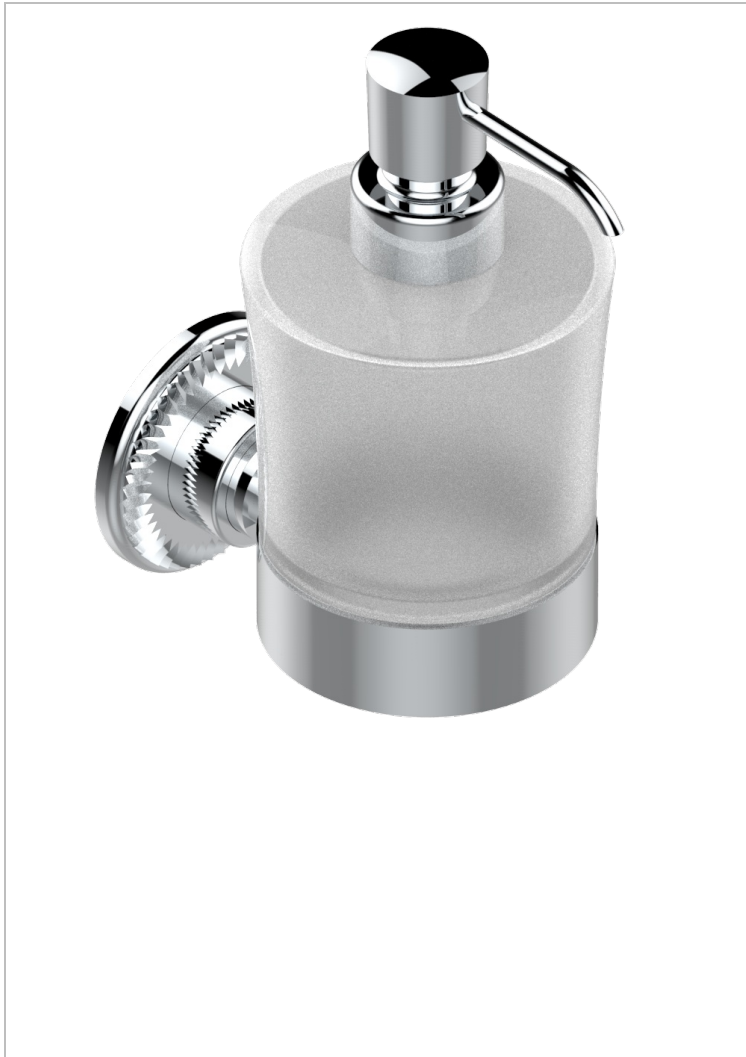

# DIPLOMATE ROYALE

U4D-613

wall liquid soap dispenser

THG<sup>®</sup>  
PARIS

24156

16/02/2010

## CHARACTERISTIC

- Diplome Royale
- wall liquid soap dispenser

## AVAILABLE FINITIONS

Black ceram - D30  
Blush PVD - H62  
Brass color PVD - H49  
Brown bronze color PVD - F33  
Chrome polished - A02  
Chrome polished / gold polished - G02

Copper antique matt, coated - H07  
Gold color PVD - H52  
Gold mat - F07  
Gold polished - F01  
Graphite PVD - H64  
Light coated bronze - D01