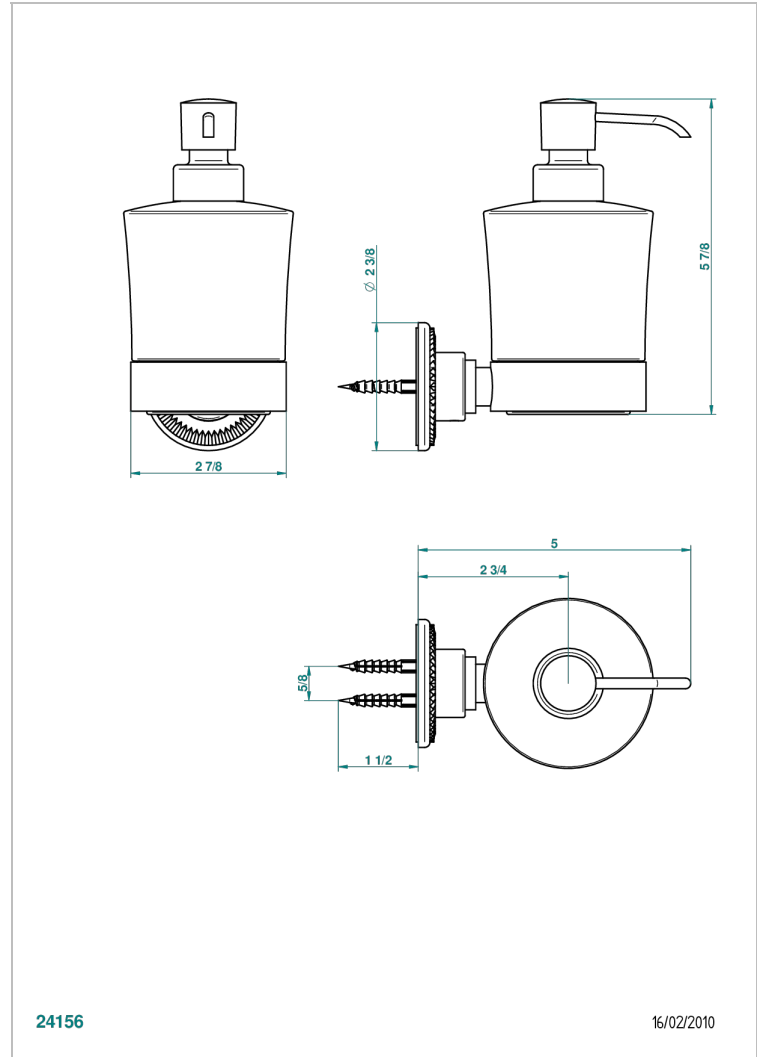

# DIPLOMATE ROYALE

U4D-613

wall liquid soap dispenser

THG<sup>®</sup>  
PARIS

24156

16/02/2010

## CHARACTERISTIC

- Diplome Royale
- wall liquid soap dispenser