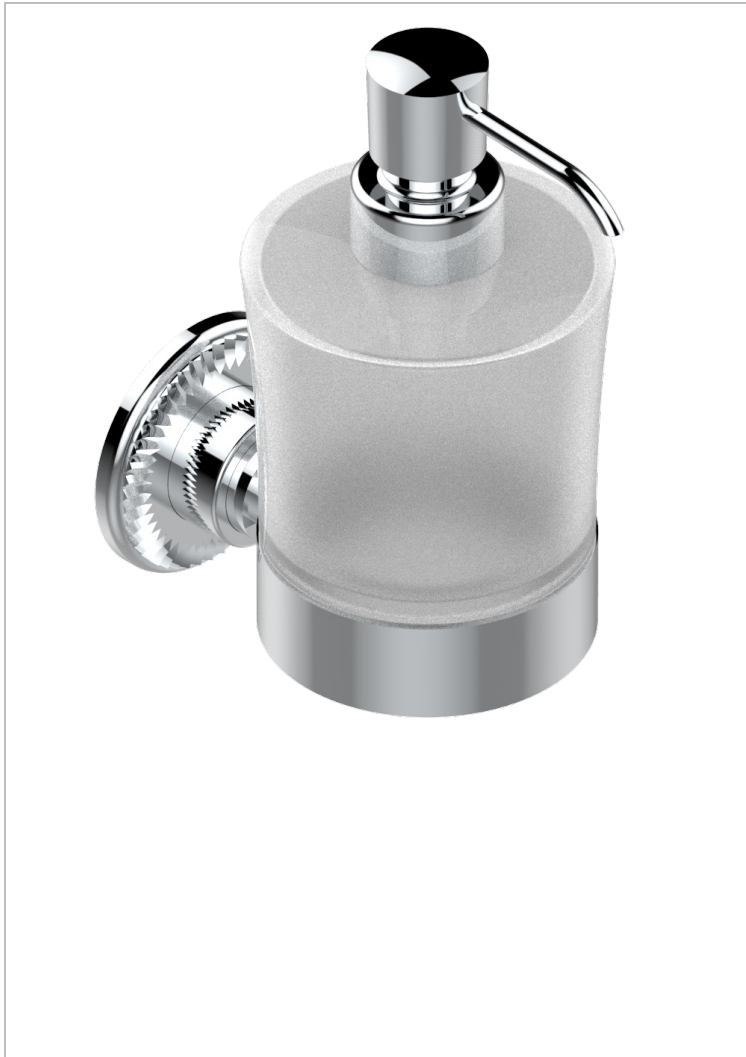

DIPLOMATE ROYALE

U4D-613

Wall mounted liquid soap dispenser

THG[®]
PARIS

24156

16/02/2010

CHARACTERISTIC

- Diplome Royale
- Wall mounted liquid soap dispenser

AVAILABLE FINITIONS

Antique nickel - H28
Black ceram - D30
Blush PVD - H62
Brass color PVD - H49
Brown bronze color PVD - F33
Gold color PVD - H52

Graphite PVD - H64
Lacquered light bronze - D01
Matt Umber PVD - H67
Matt blush PVD - H60
Matt brass color PVD - H50
Matt brown bronze color PVD - F34

Matt chrome - C02
Matt gold - F07
Matt gold color PVD - H53
Matt graphite PVD - H65
Matt nickel (color finish) - C01
Matt nickel color PVD - H56

Nickel color PVD - H55
Polished chrome (color finish) - A02
Polished chrome / Polished gold (color finish) - G02
Polished gold (color finish) - F01
Polished nickel - B01
Soft gold - F30

Soft matt gold - F31
Umber PVD - H66
Varnished matt antique red copper (color finish) - H07