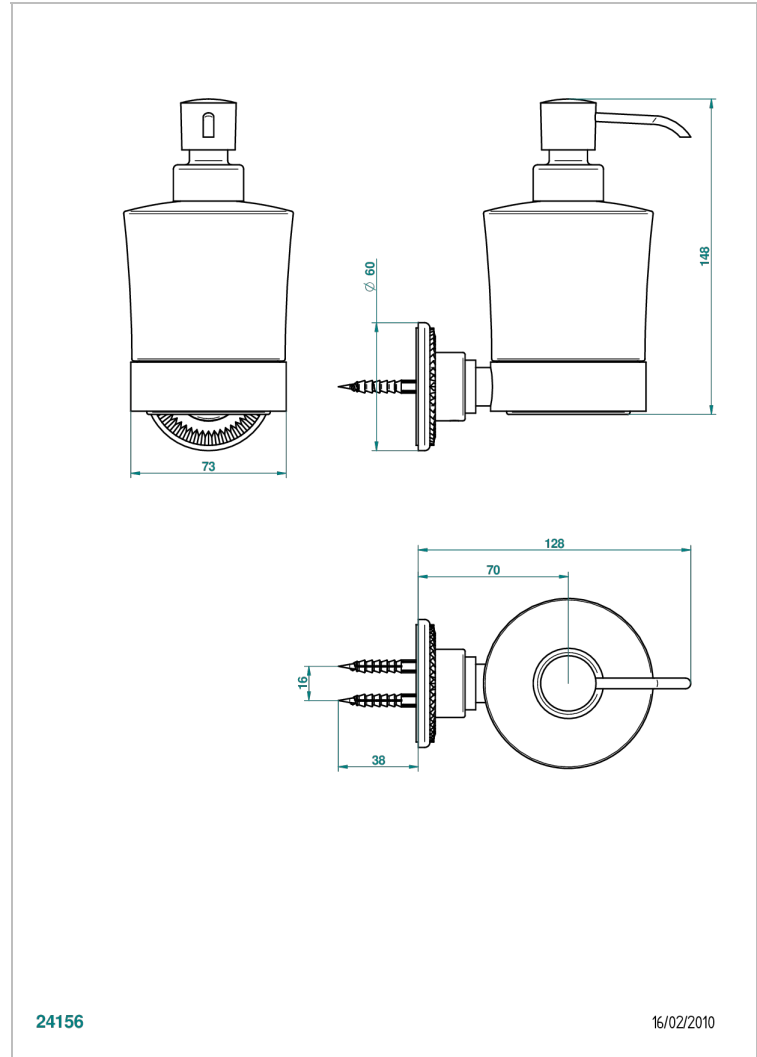

DIPLOMATE ROYALE

U4D-613

Wall mounted liquid soap dispenser

THG[®]
PARIS

24156

16/02/2010

CHARACTERISTIC

- Diplome Royale
- Wall mounted liquid soap dispenser