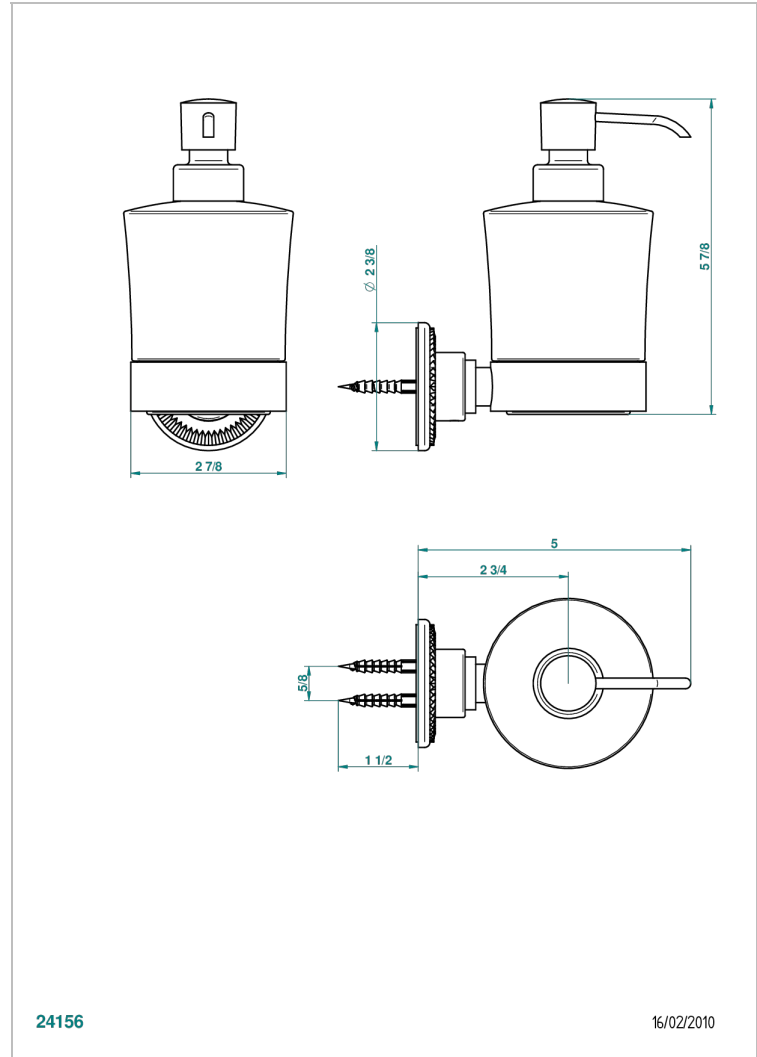

DIPLOMATE ROYALE

U4D-613

Wall mounted liquid soap dispenser

THG[®]
PARIS

CHARACTERISTIC

- Diplome Royale
- Wall mounted liquid soap dispenser

AVAILABLE FINITIONS

Antique nickel - H28
Black ceram - D30
Blush PVD - H62
Brass color PVD - H49
Brown bronze color PVD - F33
Gold color PVD - H52