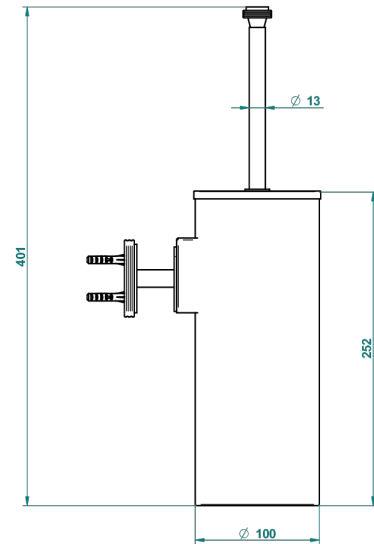

DIPLOMATE GROOVED RINGS

U4B-4720C

Metal toilet brush holder with brush with cover wall mounted

THG®
PARIS

24150

12/01/2016

CHARACTERISTIC

- Diplomate Grooved rings
- Metal toilet brush holder with brush with cover wall mounted

AVAILABLE FINITIONS

Black ceram - D30
Blush PVD - H62
Brass color PVD - H49
Brown bronze color PVD - F33
Chrome polished - A02
Chrome polished / gold polished - G02

Copper antique matt, coated - H07
Gold color PVD - H52
Gold mat - F07
Gold polished - F01
Graphite PVD - H64
Light coated bronze - D01

Matt Umber PVD - H67
Matt blush PVD - H60
Matt brass color PVD - H50
Matt brown bronze color PVD - F34
Matt chrome (American satin) - C02
Matt gold color PVD - H53

Matt graphite PVD - H65
Matt nickel (American satin) - C01
Matt nickel color PVD - H56
Nickel antique / Sovereign - H28
Nickel color PVD - H55
Nickel polished - B01

Soft gold - F30
Soft matt gold - F31
Umber PVD - H66