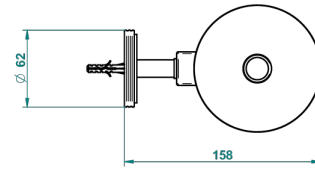

DIPLOMATE GROOVED RINGS

U4B-4720C

Metal toilet brush holder with brush with cover wall mounted

THG®
PARIS

24150

12/01/2016

CHARACTERISTIC

- Diplomate Grooved rings
- Metal toilet brush holder with brush with cover wall mounted

AVAILABLE FINITIONS

Black ceram - D30
Blush PVD - H62
Brass color PVD - H49
Brown bronze color PVD - F33
Chrome polished - A02
Chrome polished / gold polished - G02

Copper antique matt, coated - H07
Gold color PVD - H52
Gold mat - F07
Gold polished - F01
Graphite PVD - H64
Light coated bronze - D01

Matt Umber PVD - H67
Matt blush PVD - H60
Matt brass color PVD - H50
Matt brown bronze color PVD - F34
Matt chrome (American satin) - C02
Matt gold color PVD - H53

Matt graphite PVD - H65
Matt nickel (American satin) - C01
Matt nickel color PVD - H56
Nickel antique / Sovereign - H28
Nickel color PVD - H55
Nickel polished - B01

Soft gold - F30
Soft matt gold - F31
Umber PVD - H66