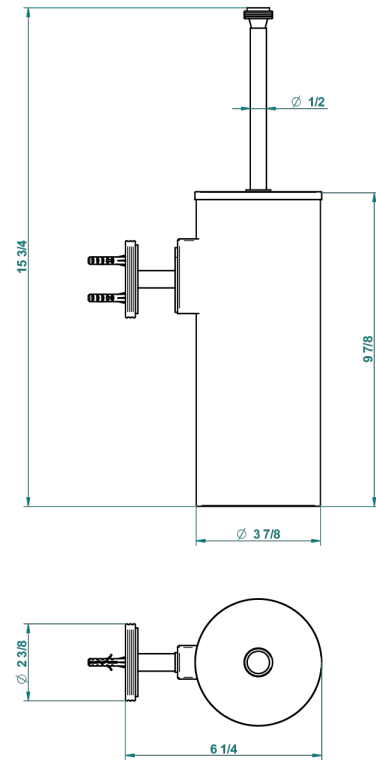

DIPLOMATE GROOVED RINGS

U4B-4720C

Metal toilet brush holder with brush with cover wall mounted

THG®
PARIS

24150

12/01/2016

CHARACTERISTIC

- Diplomate Grooved rings
- Metal toilet brush holder with brush with cover wall mounted

AVAILABLE FINITIONS

Black ceram - D30
Blush PVD - H62
Brass color PVD - H49
Brown bronze color PVD - F33
Chrome polished - A02
Chrome polished / gold polished - G02

Copper antique matt, coated - H07
Gold color PVD - H52
Gold mat - F07
Gold polished - F01
Graphite PVD - H64
Light coated bronze - D01

Matt Umber PVD - H67
Matt blush PVD - H60
Matt brass color PVD - H50
Matt brown bronze color PVD - F34
Matt chrome (American satin) - C02
Matt gold color PVD - H53

Matt graphite PVD - H65
Matt nickel (American satin) - C01
Matt nickel color PVD - H56
Nickel antique / Sovereign - H28
Nickel color PVD - H55
Nickel polished - B01

Soft gold - F30
Soft matt gold - F31
Umber PVD - H66