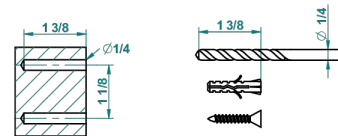

DIPLOMATE GROOVED RINGS

U4B-4720C

Metal toilet brush holder with brush with cover wall mounted

THG®
PARIS

24150

12/01/2016

CHARACTERISTIC

- Diplomate Grooved rings
- Metal toilet brush holder with brush with cover wall mounted

AVAILABLE FINITIONS

Black ceram - D30
Blush PVD - H62
Brass color PVD - H49
Brown bronze color PVD - F33
Chrome polished - A02
Chrome polished / gold polished - G02

Copper antique matt, coated - H07
Gold color PVD - H52
Gold mat - F07
Gold polished - F01
Graphite PVD - H64
Light coated bronze - D01

Matt Umber PVD - H67
Matt blush PVD - H60
Matt brass color PVD - H50
Matt brown bronze color PVD - F34
Matt chrome (American satin) - C02
Matt gold color PVD - H53

Matt graphite PVD - H65
Matt nickel (American satin) - C01
Matt nickel color PVD - H56
Nickel antique / Sovereign - H28
Nickel color PVD - H55
Nickel polished - B01

Soft gold - F30
Soft matt gold - F31
Umber PVD - H66