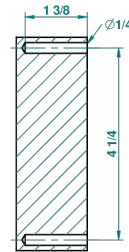

DIPLOMATE GROOVED RINGS

U4B-508

Single robe hook

24149

14/06/2010

CHARACTERISTIC

- Diplomat Grooved rings
- Single robe hook

AVAILABLE FINITIONS

Antique nickel - H28
Black ceram - D30
Blush PVD - H62
Brass color PVD - H49
Brown bronze color PVD - F33
Gold color PVD - H52

Graphite PVD - H64
Lacquered light bronze - D01
Matt Umber PVD - H67
Matt blush PVD - H60
Matt brass color PVD - H50
Matt brown bronze color PVD - F34

Matt chrome - C02
Matt gold - F07
Matt gold color PVD - H53
Matt graphite PVD - H65
Matt nickel (color finish) - C01
Matt nickel color PVD - H56

Nickel color PVD - H55
Polished chrome (color finish) - A02
Polished chrome / Polished gold (color finish) - G02
Polished gold (color finish) - F01
Polished nickel - B01
Soft gold - F30

Soft matt gold - F31
Umber PVD - H66
Varnished matt antique red copper (color finish) - H07