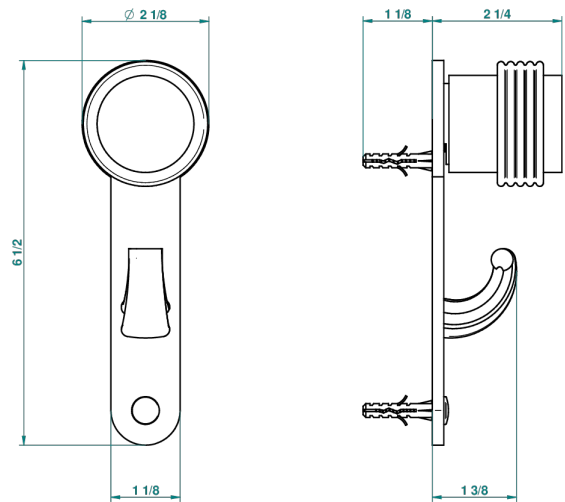

DIPLOMATE GROOVED RINGS

U4B-508

Single robe hook

24149

14/06/2010

CHARACTERISTIC

- Diplomat Grooved rings
- Single robe hook

AVAILABLE FINITIONS

Antique nickel - H28
Black ceram - D30
Blush PVD - H62
Brass color PVD - H49
Brown bronze color PVD - F33
Gold color PVD - H52

Graphite PVD - H64
Lacquered light bronze - D01
Matt Umber PVD - H67
Matt blush PVD - H60
Matt brass color PVD - H50
Matt brown bronze color PVD - F34

Matt chrome - C02
Matt gold - F07
Matt gold color PVD - H53
Matt graphite PVD - H65
Matt nickel (color finish) - C01
Matt nickel color PVD - H56

Nickel color PVD - H55
Polished chrome (color finish) - A02
Polished chrome / Polished gold (color finish) - G02
Polished gold (color finish) - F01
Polished nickel - B01
Soft gold - F30

Soft matt gold - F31
Umber PVD - H66
Varnished matt antique red copper (color finish) - H07