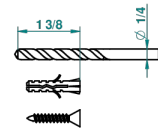

DIPLOMATE GROOVED RINGS

U4B-508

Single robe hook

24149

14/06/2010

CHARACTERISTIC

- Diplomat Grooved rings
- Single robe hook

AVAILABLE FINITIONS

Antique nickel - H28
Black ceram - D30
Blush PVD - H62
Brass color PVD - H49
Brown bronze color PVD - F33
Gold color PVD - H52

Graphite PVD - H64
Lacquered light bronze - D01
Matt Umber PVD - H67
Matt blush PVD - H60
Matt brass color PVD - H50
Matt brown bronze color PVD - F34

Matt chrome - C02
Matt gold - F07
Matt gold color PVD - H53
Matt graphite PVD - H65
Matt nickel (color finish) - C01
Matt nickel color PVD - H56

Nickel color PVD - H55
Polished chrome (color finish) - A02
Polished chrome / Polished gold (color finish) - G02
Polished gold (color finish) - F01
Polished nickel - B01
Soft gold - F30

Soft matt gold - F31
Umber PVD - H66
Varnished matt antique red copper (color finish) - H07