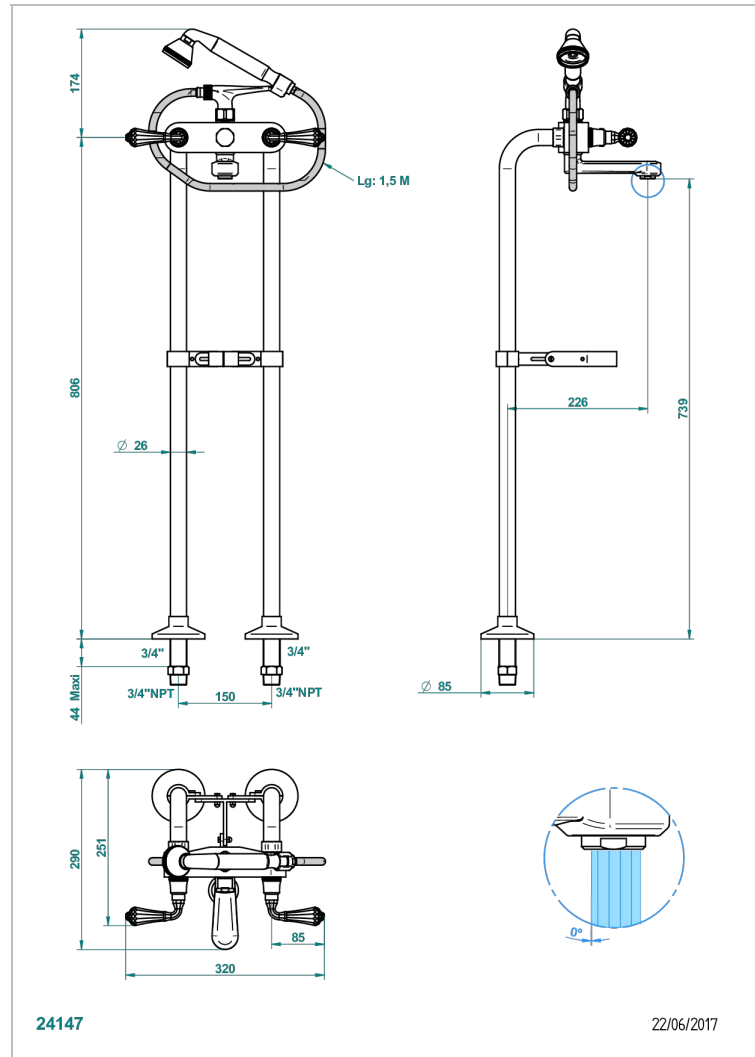

ART DECO CRYSTAL

A56-13800/US

Exposed tub filler w/33" risers, handshower shower, overflow "t" connector

CHARACTERISTIC

- Art Déco Crystal
- Exposed tub filler w/33" risers, handshower shower, overflow "t" connector

TECHNICAL SPECS

- Recommandé : 3 bars (max. 5 bars) - Advised : 43,5 psi (max. 72 psi)
- Bec : 35 l/min à 3 bars - Douchette : 9,5 l/min à 3 bars
- Spout : 9.26 gpm at 43.5 psi - Handshower : 2.5 gpm at 43.5 psi