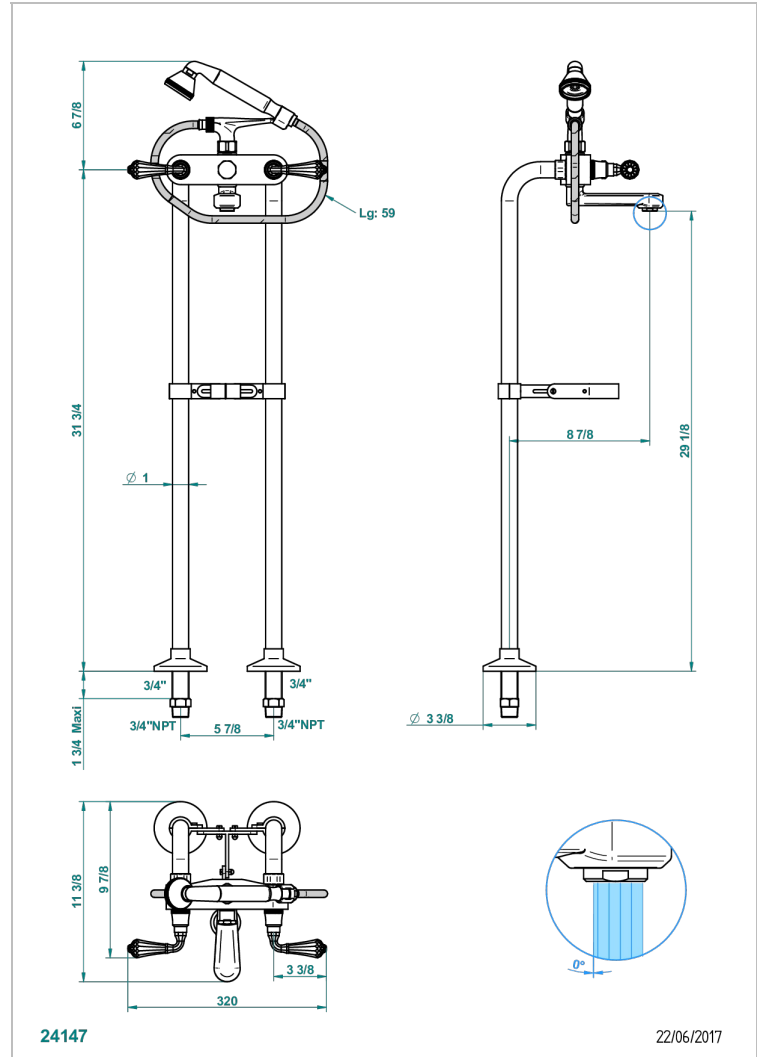

# ART DECO CRYSTAL

A56-13800/US

Exposed tub filler w/33" risers, handshower shower, overflow "t" connector

## CHARACTERISTIC

- Art Déco Crystal
- Exposed tub filler w/33" risers, handshower shower, overflow "t" connector

## TECHNICAL SPECS

- Recommandé : 3 bars (max. 5 bars) - Advised : 43,5 psi (max. 72 psi)
- Bec : 35 l/min à 3 bars - Douchette : 9,5 l/min à 3 bars
- Spout : 9.26 gpm at 43.5 psi - Handshower : 2.5 gpm at 43.5 psi