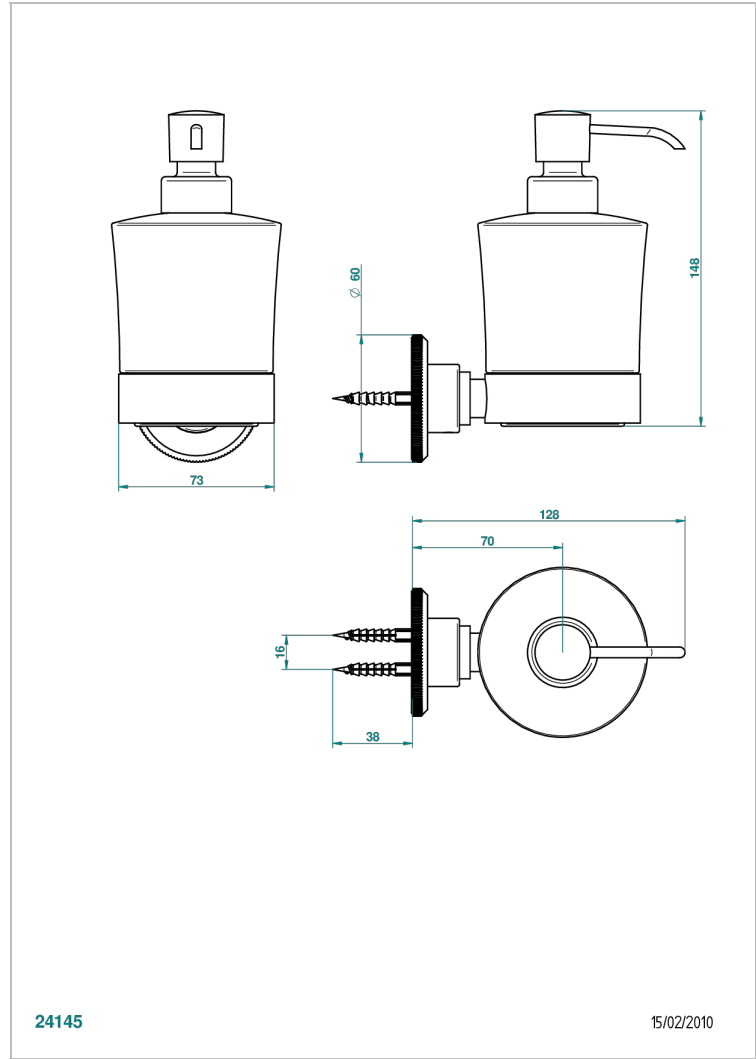

TRADITION CRYSTAL

A59-613

wall liquid soap dispenser

THG[®]
PARIS

24145

15/02/2010

CHARACTERISTIC

- Tradition Crystal
- wall liquid soap dispenser