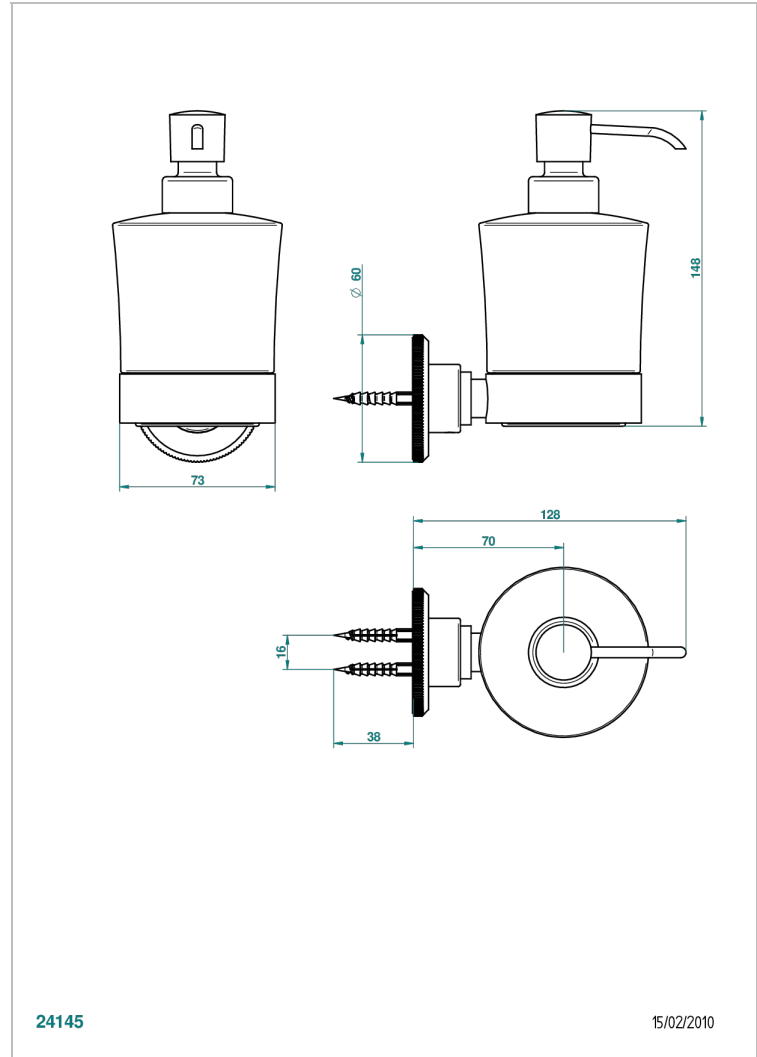

# TRADITION WITH LEVER HANDLES

A58-613

wall liquid soap dispenser

THG<sup>®</sup>  
PARIS

24145

15/02/2010

## CHARACTERISTIC

- Tradition with lever handles
- wall liquid soap dispenser