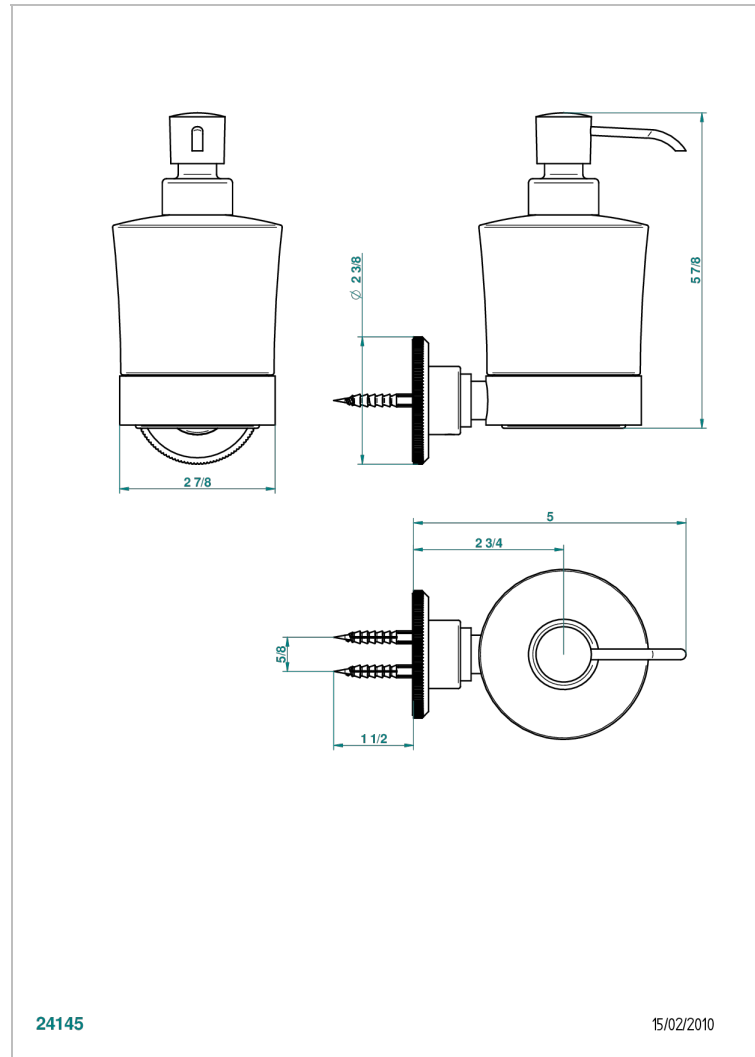

TRADITION WITH LEVER HANDLES

A58-613

wall liquid soap dispenser

THG[®]
PARIS

CHARACTERISTIC

- Tradition with lever handles
- wall liquid soap dispenser

AVAILABLE FINITIONS

Black ceram - D30
Blush PVD - H62
Brass color PVD - H49
Brown bronze color PVD - F33
Chrome polished - A02
Chrome polished / gold polished - G02