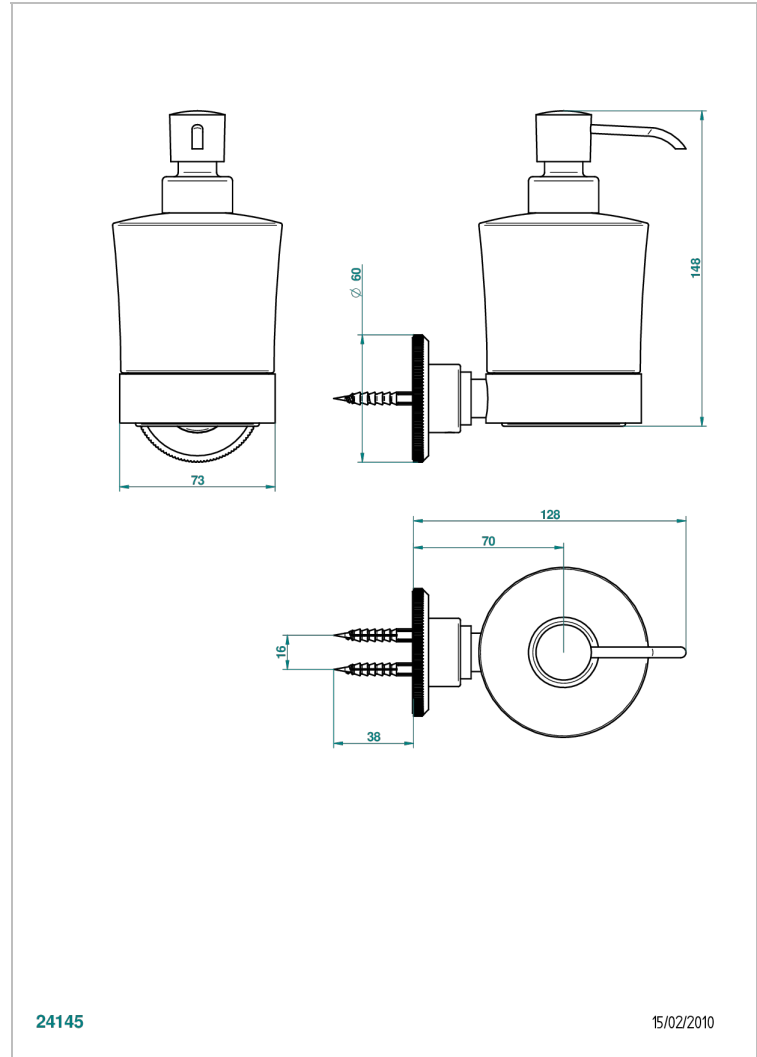

ART DECO CRYSTAL

A56-613

wall liquid soap dispenser

THG[®]
PARIS

CHARACTERISTIC

- Art Déco Crystal
- wall liquid soap dispenser

AVAILABLE FINITIONS

Black ceram - D30
Blush PVD - H62
Brass color PVD - H49
Brown bronze color PVD - F33
Chrome polished - A02
Chrome polished / gold polished - G02