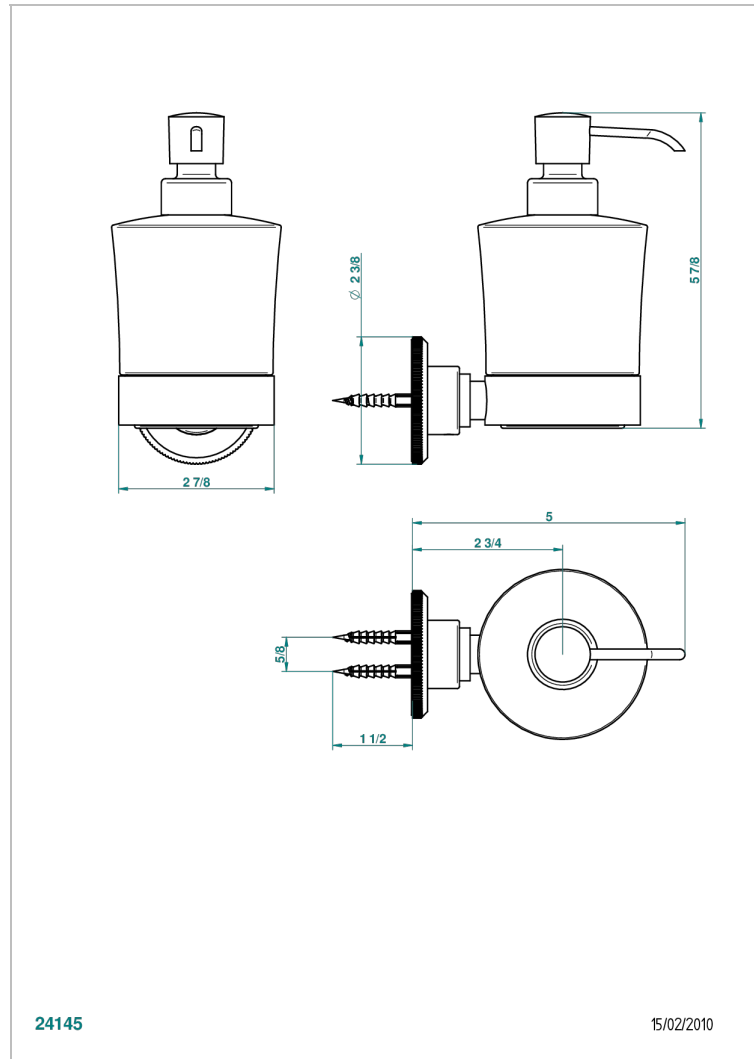

ART DECO CRYSTAL

A56-613

wall liquid soap dispenser

THG[®]
PARIS

24145

15/02/2010

CHARACTERISTIC

- Art Déco Crystal
- wall liquid soap dispenser