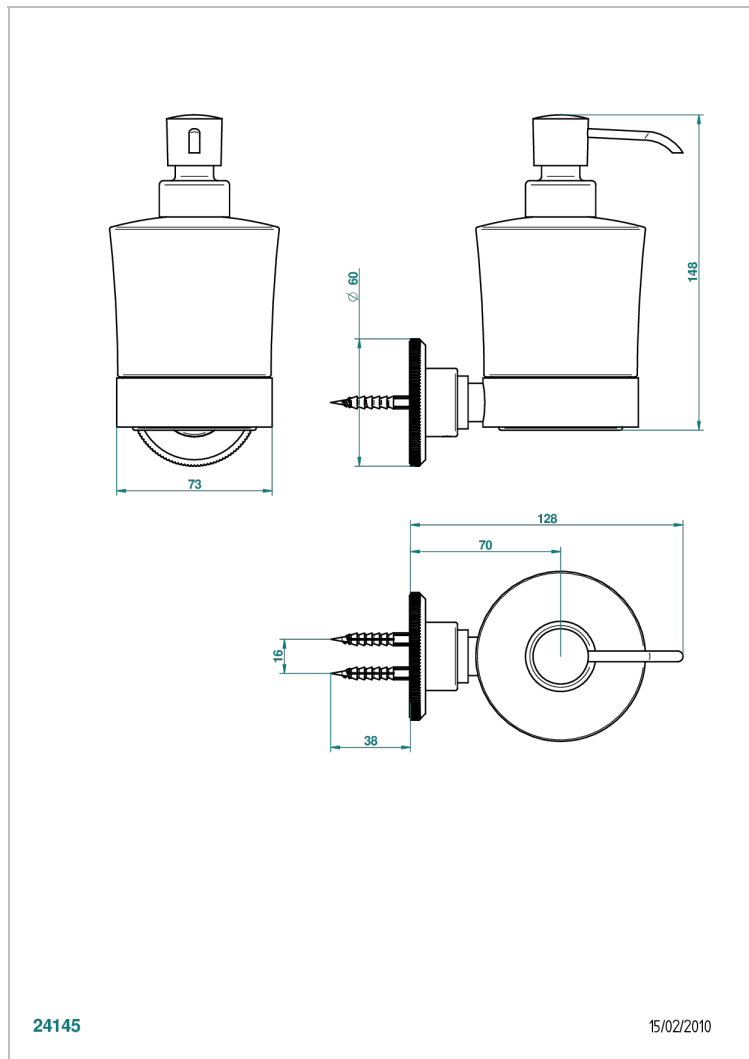

# ART DECO CRYSTAL

A56-613

Wall mounted liquid soap dispenser

THG<sup>®</sup>  
PARIS

## CHARACTERISTIC

- Art Déco Crystal
- Wall mounted liquid soap dispenser