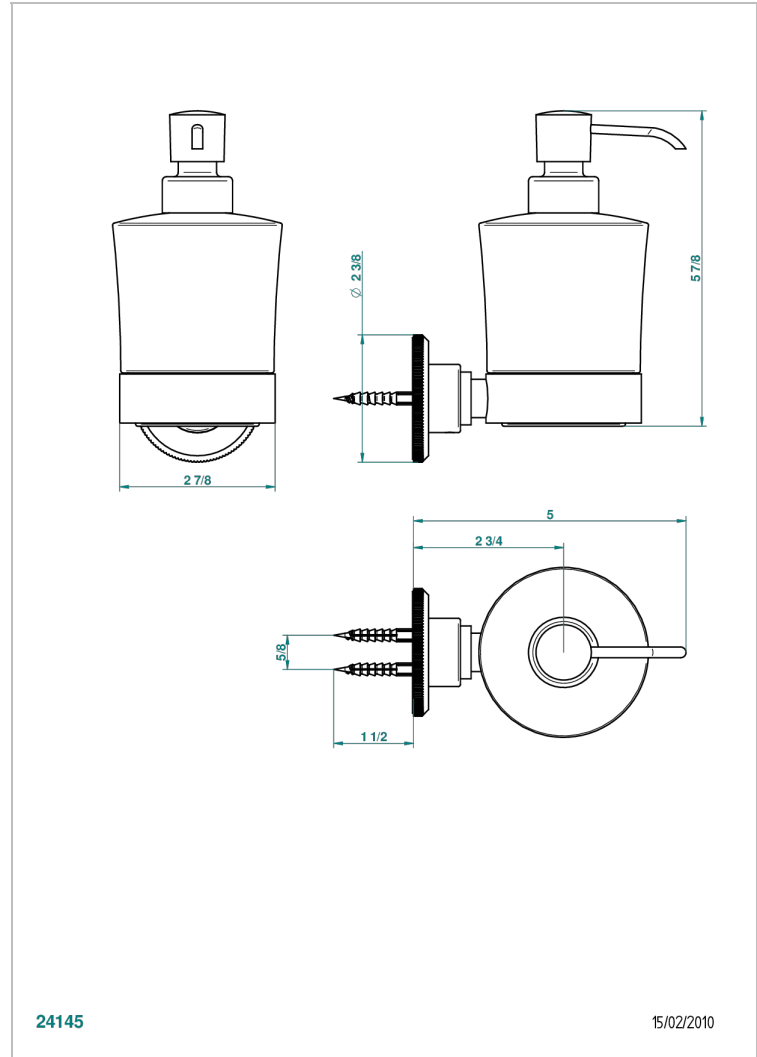

# ART DECO CRYSTAL

A56-613

Wall mounted liquid soap dispenser

THG<sup>®</sup>  
PARIS

24145

15/02/2010

## CHARACTERISTIC

- Art Déco Crystal
- Wall mounted liquid soap dispenser