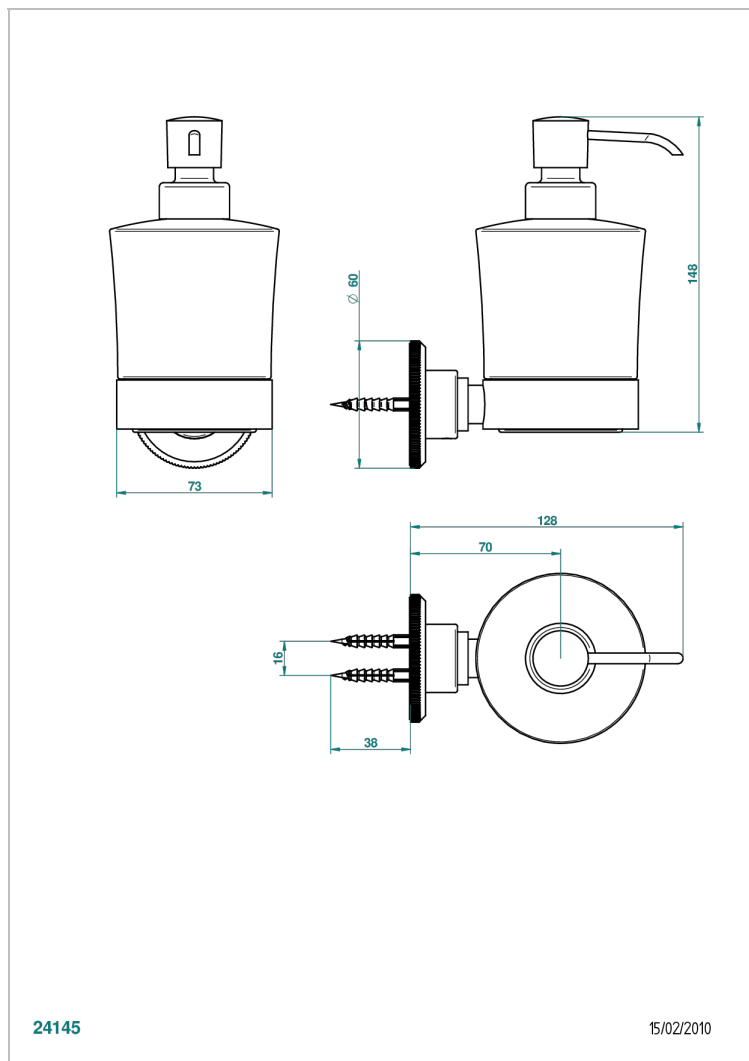

# ART DECO WITH LEVER HANDLES

A55-613

wall liquid soap dispenser

THG<sup>®</sup>  
PARIS

24145

15/02/2010

## CHARACTERISTIC

- Art Déco with lever handles
- wall liquid soap dispenser