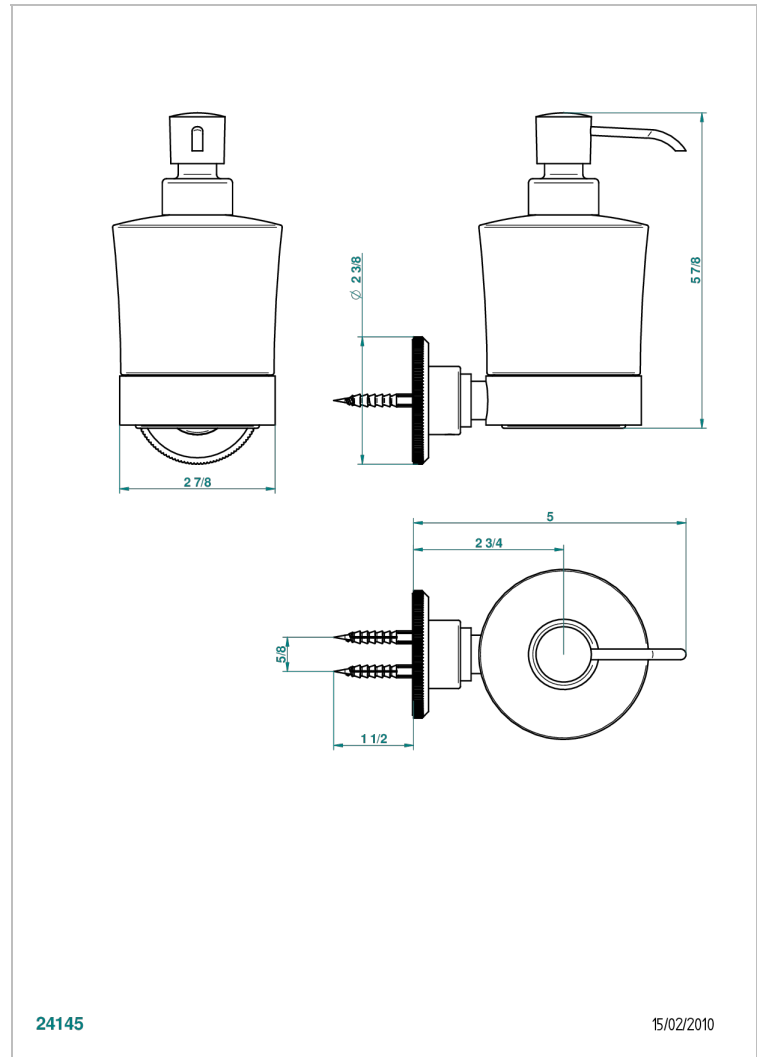

ART DECO WITH LEVER HANDLES

A55-613

wall liquid soap dispenser

THG[®]
PARIS

24145

15/02/2010

CHARACTERISTIC

- Art Déco with lever handles
- wall liquid soap dispenser