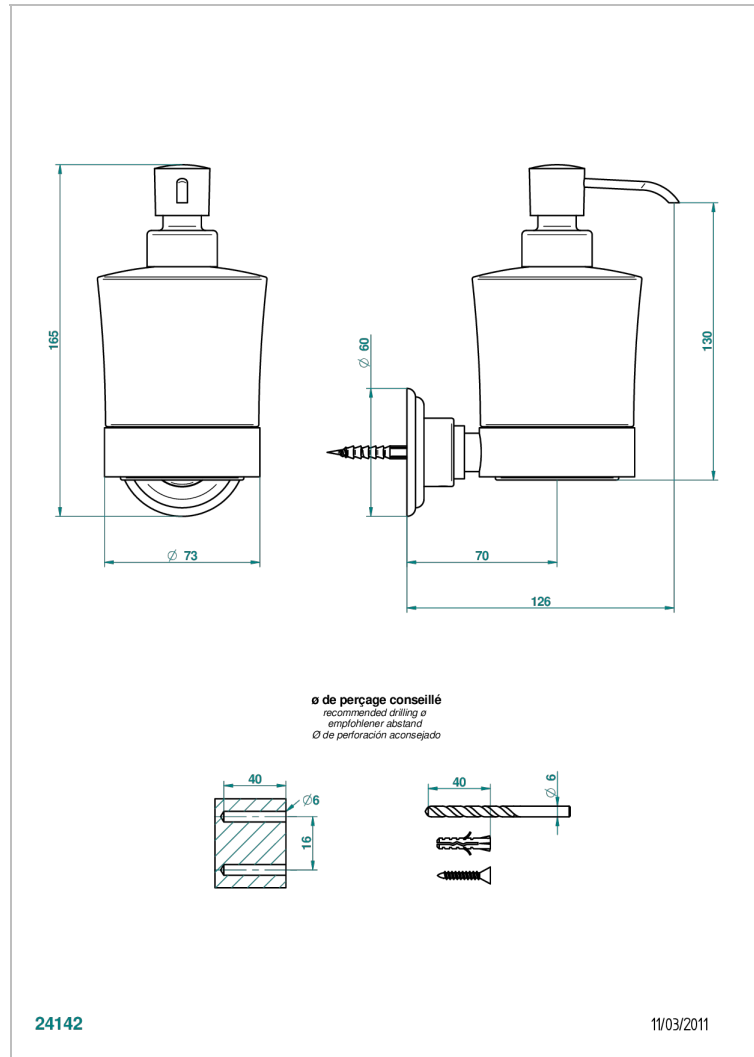

TROCADERO LAPIS LAZULI

U7B-613

wall liquid soap dispenser

THG[®]
PARIS

CHARACTERISTIC

- Trocadéro Lapis Lazuli
- wall liquid soap dispenser

AVAILABLE FINITIONS

Black ceram - D30
Blush PVD - H62
Brass color PVD - H49
Brown bronze color PVD - F33
Chrome polished - A02
Chrome polished / gold polished - G02