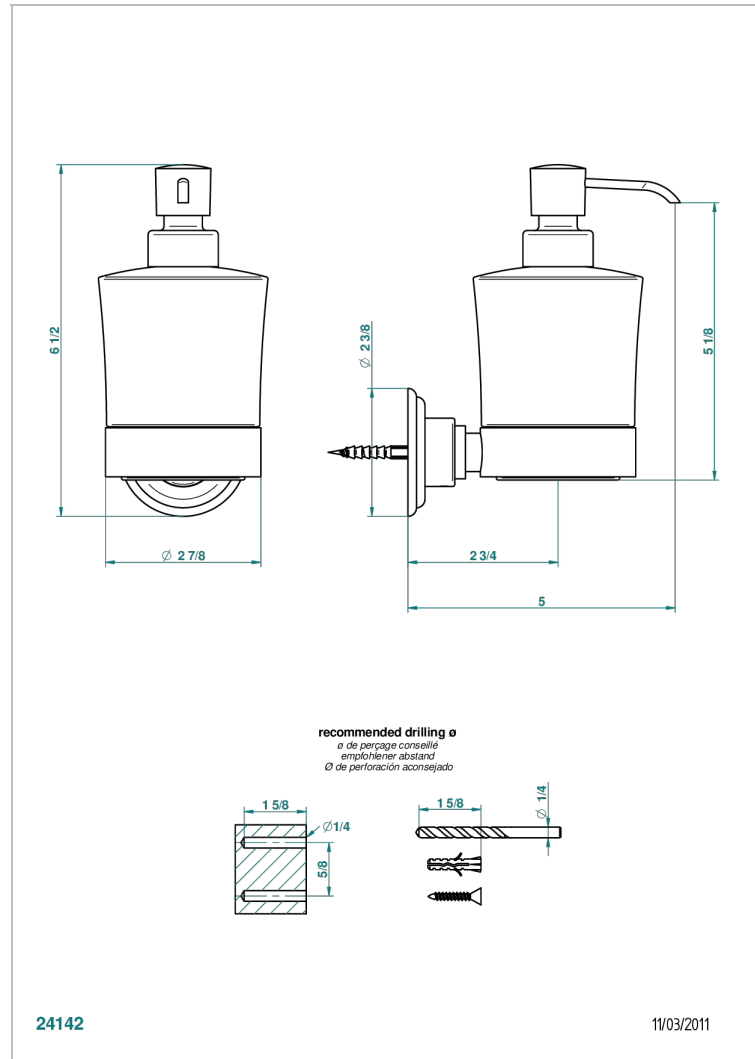

TROCADERO LAPIS LAZULI

U7B-613

wall liquid soap dispenser

THG[®]
PARIS

CHARACTERISTIC

- Trocadéro Lapis Lazuli
- wall liquid soap dispenser

AVAILABLE FINITIONS

Black ceram - D30
Blush PVD - H62
Brass color PVD - H49
Brown bronze color PVD - F33
Chrome polished - A02
Chrome polished / gold polished - G02