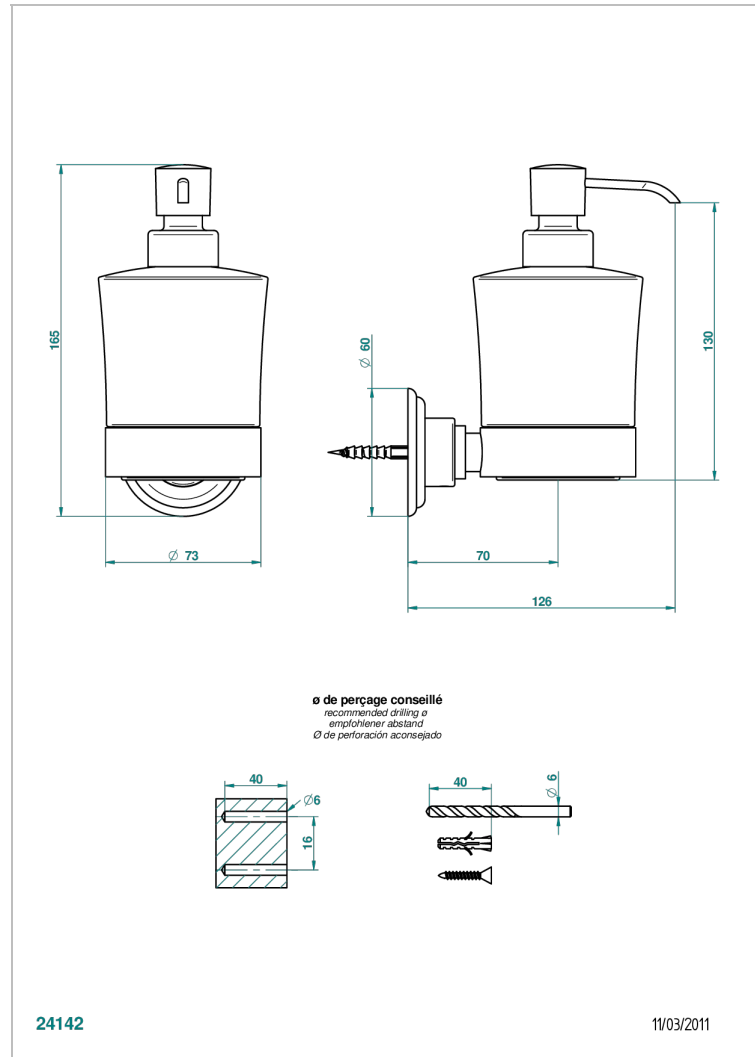

# TROCADERO MALACHITE

U7A-613

wall liquid soap dispenser

THG<sup>®</sup>  
PARIS

## CHARACTERISTIC

- Trocadéro Malachite
- wall liquid soap dispenser