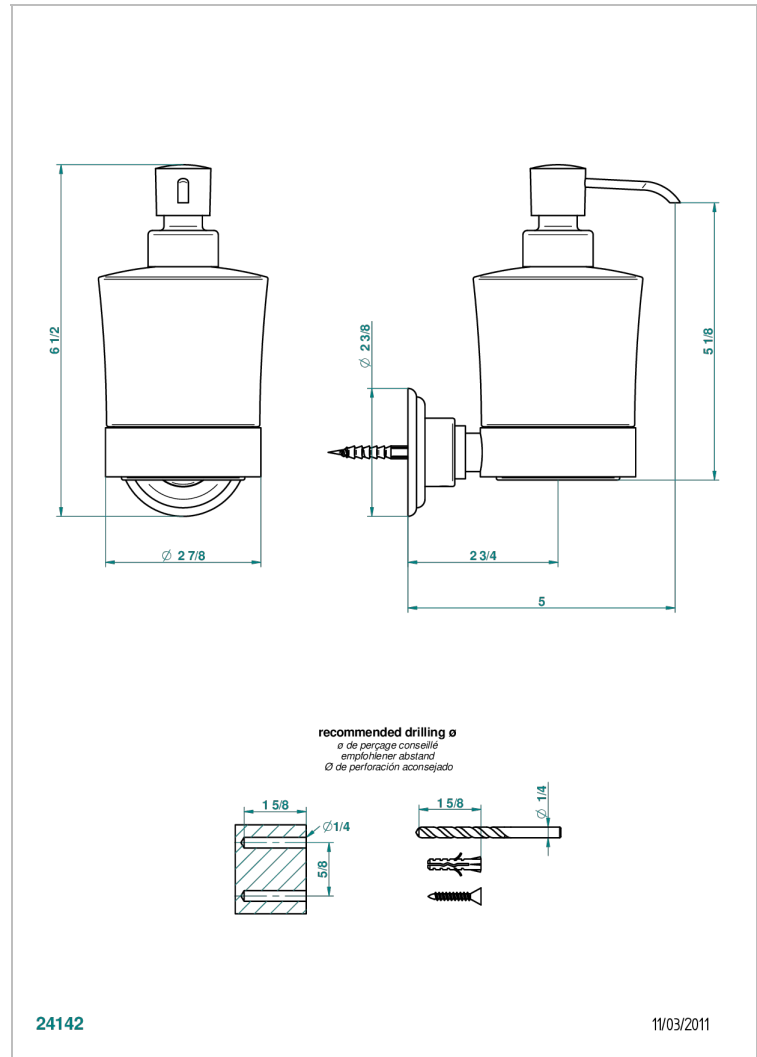

TROCADERO MALACHITE

U7A-613

wall liquid soap dispenser

THG
PARIS

CHARACTERISTIC

- Trocadéro Malachite
- wall liquid soap dispenser

AVAILABLE FINITIONS

Black ceram - D30
Blush PVD - H62
Brass color PVD - H49
Brown bronze color PVD - F33
Chrome polished - A02
Chrome polished / gold polished - G02