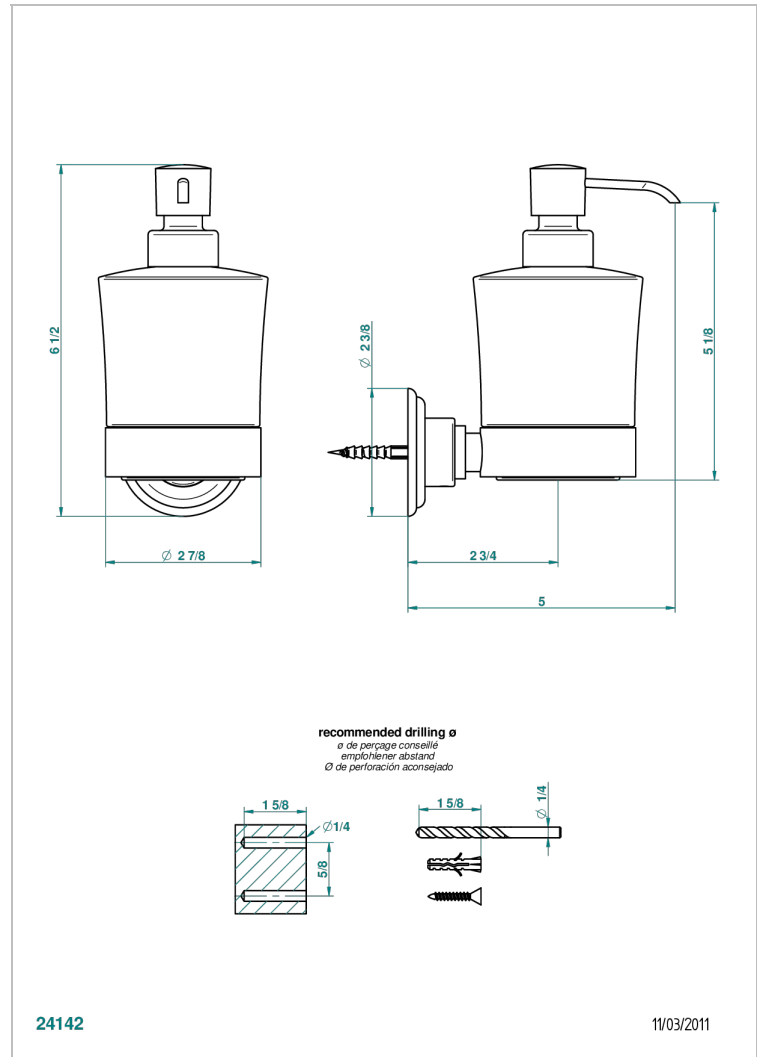

PETALE DE CRISTAL - BLACK CRYSTAL

U6D-613

wall liquid soap dispenser

THG[®]
PARIS

24142

11/03/2011

CHARACTERISTIC

- Pétale de Cristal - Black crystal
- wall liquid soap dispenser