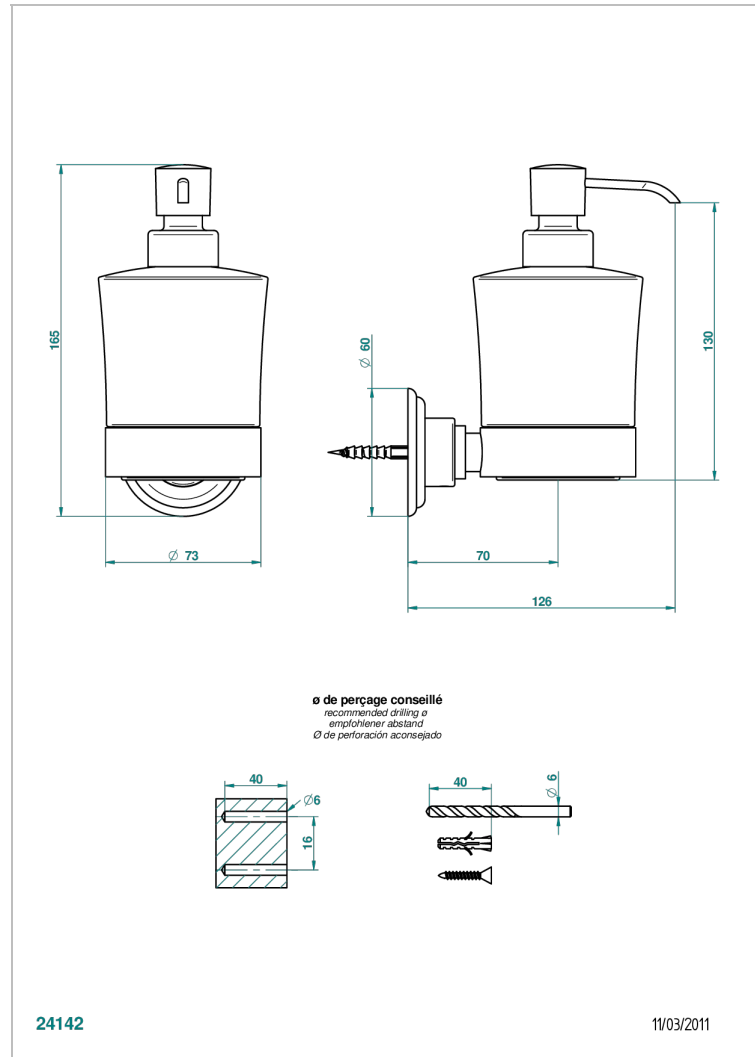

# PETALE DE CRISTAL - RED CRYSTAL

U6C-613

wall liquid soap dispenser

THG<sup>®</sup>  
PARIS

## CHARACTERISTIC

- Pétale de Cristal - Red crystal
- wall liquid soap dispenser