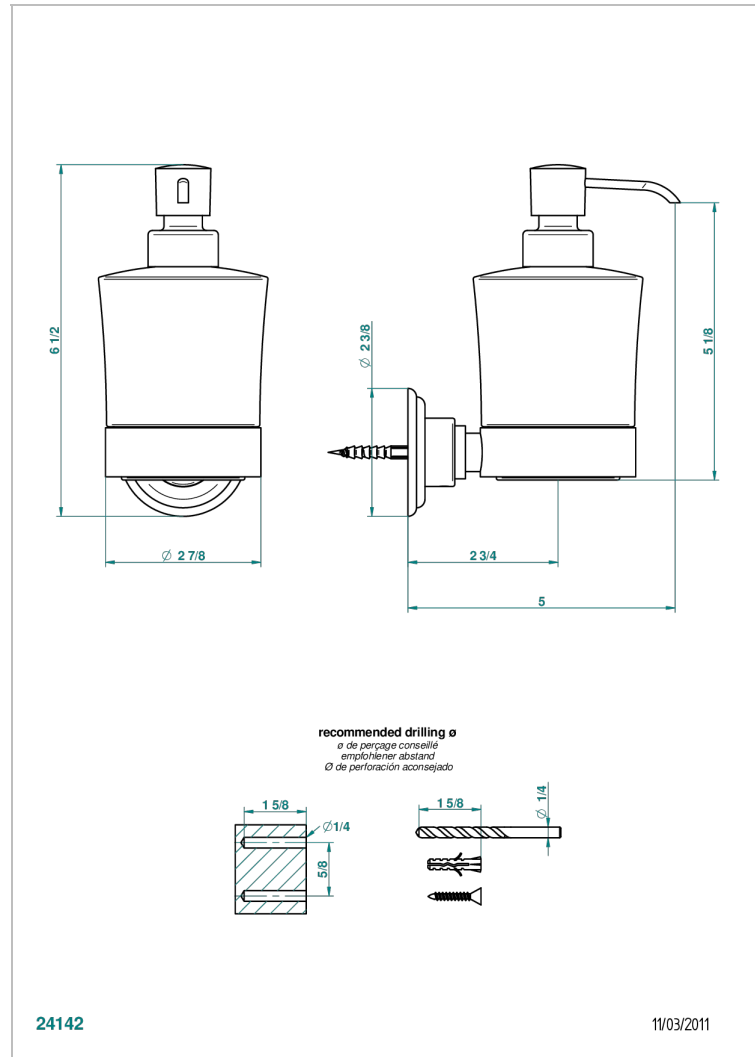

PETALE DE CRISTAL - RED CRYSTAL

U6C-613

wall liquid soap dispenser

THG[®]
PARIS

24142

11/03/2011

CHARACTERISTIC

- Pétale de Cristal - Red crystal
- wall liquid soap dispenser