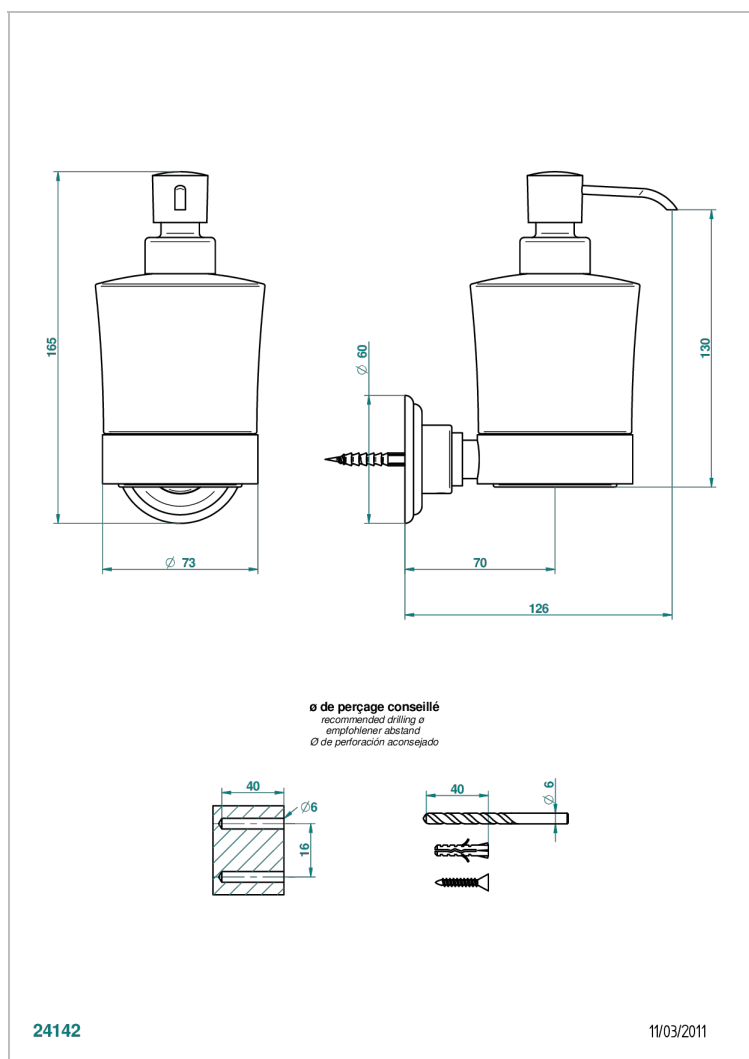

# PETALE DE CRISTAL - BLUE CRYSTAL

U6B-613

wall liquid soap dispenser

THG<sup>®</sup>  
PARIS

## CHARACTERISTIC

- Pétale de Cristal - Blue crystal
- wall liquid soap dispenser